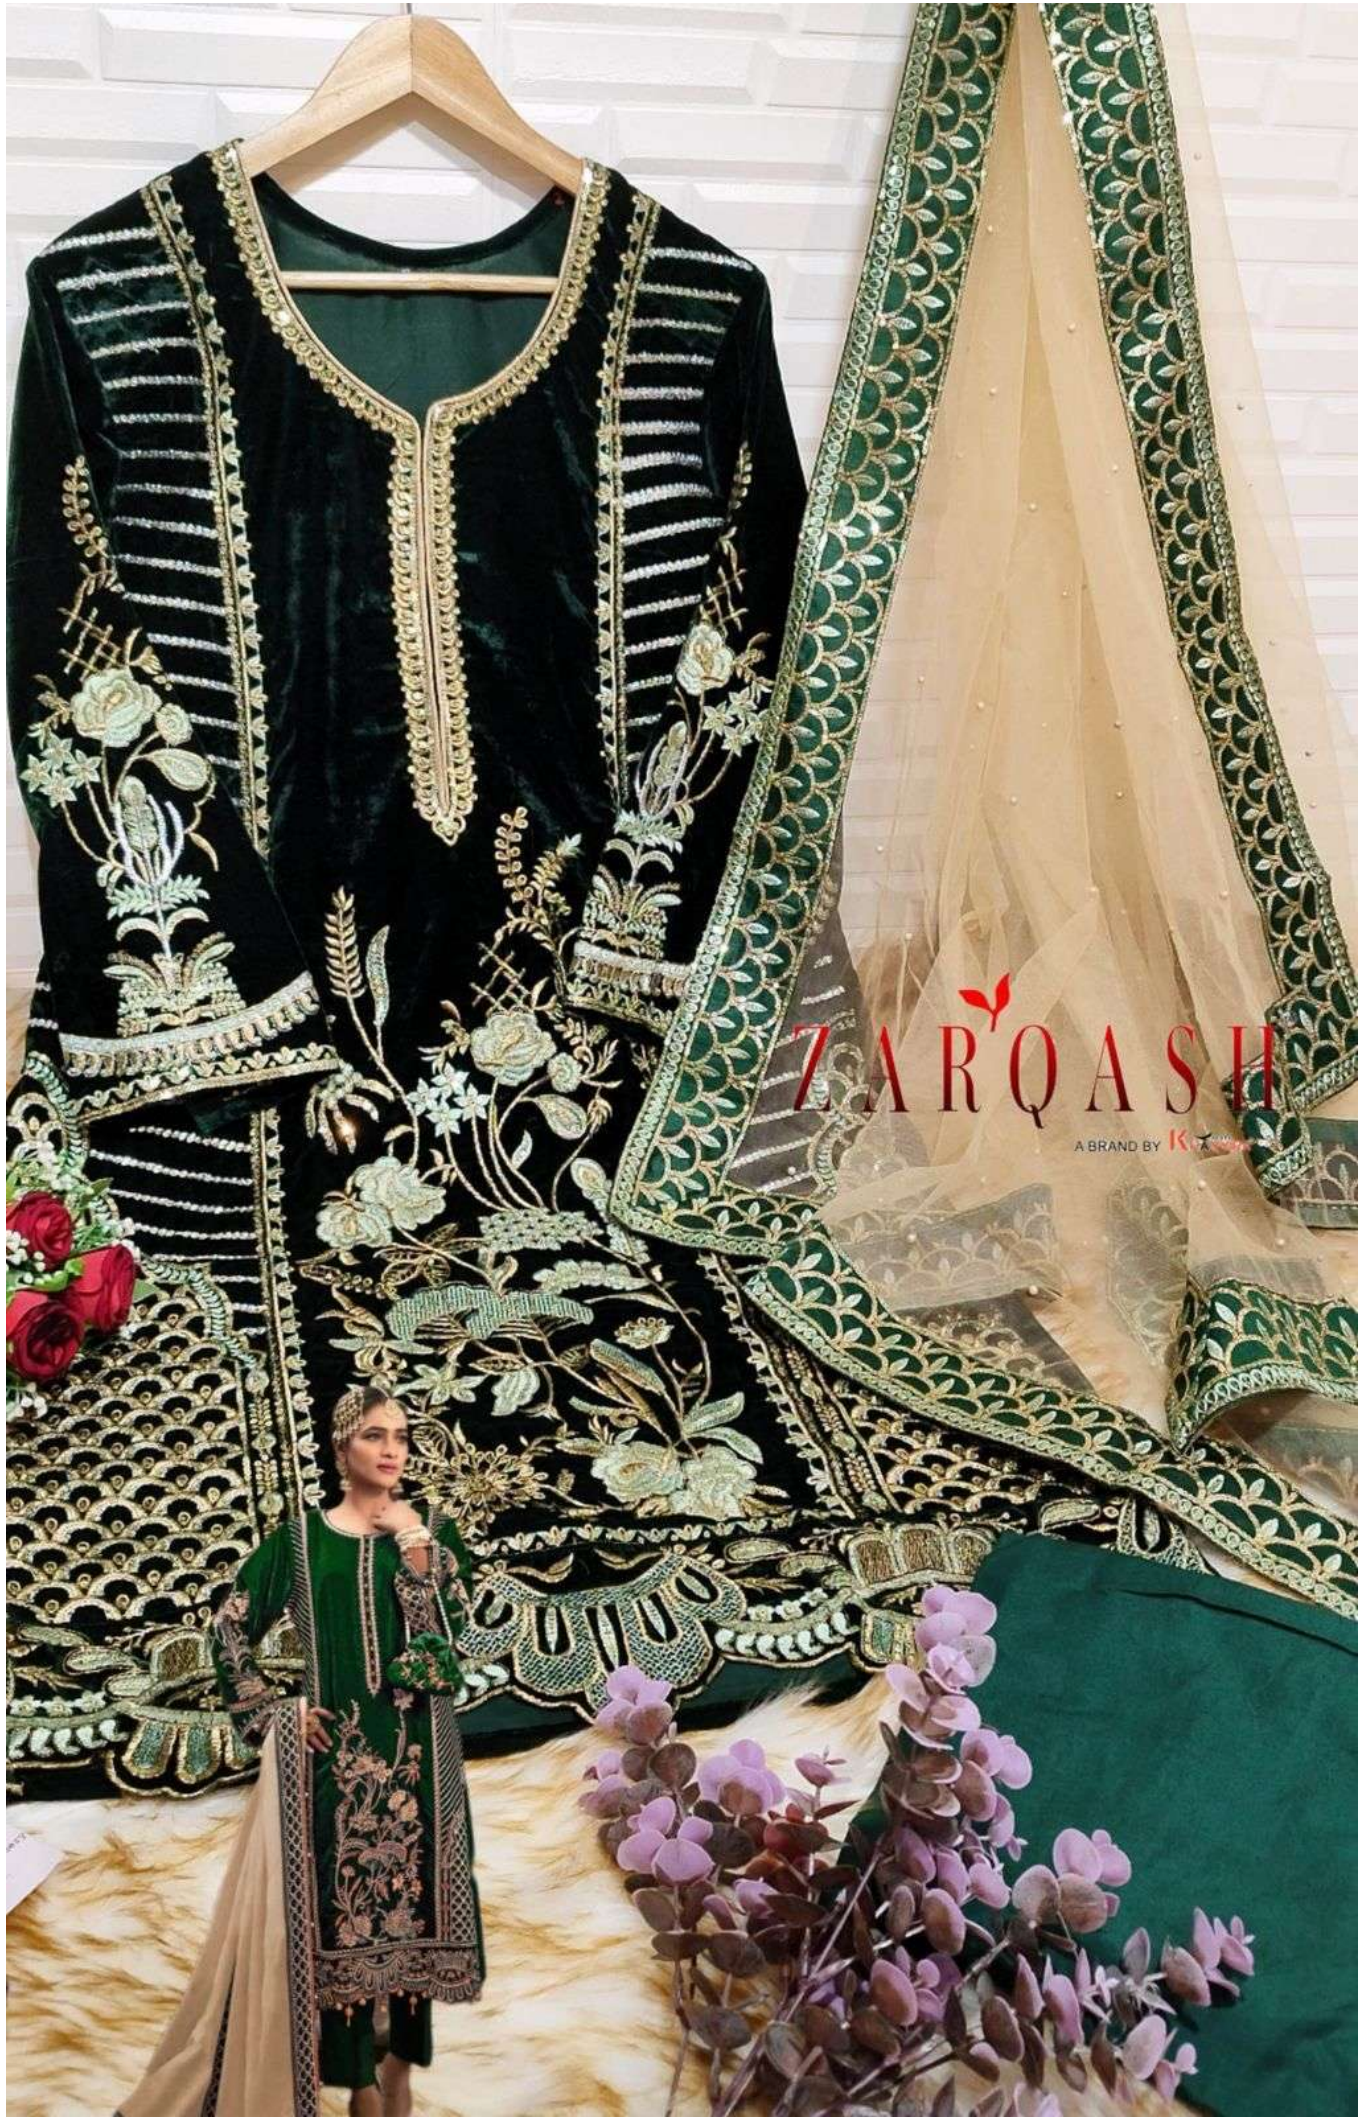

D.no-3004-D

ZARQASH

A BRAND BY K