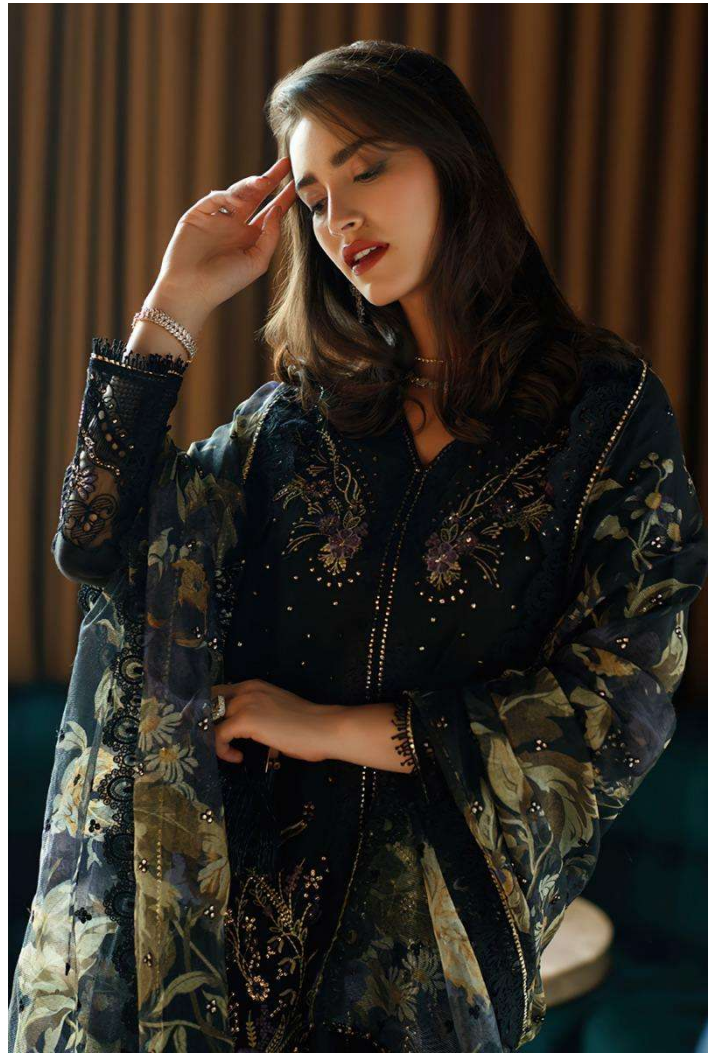

MUSHQ

**LUXURY LAWN 23-2
READY MADE COLLECTION**

3221

MR. SHIO
LUXURY

3223

3224