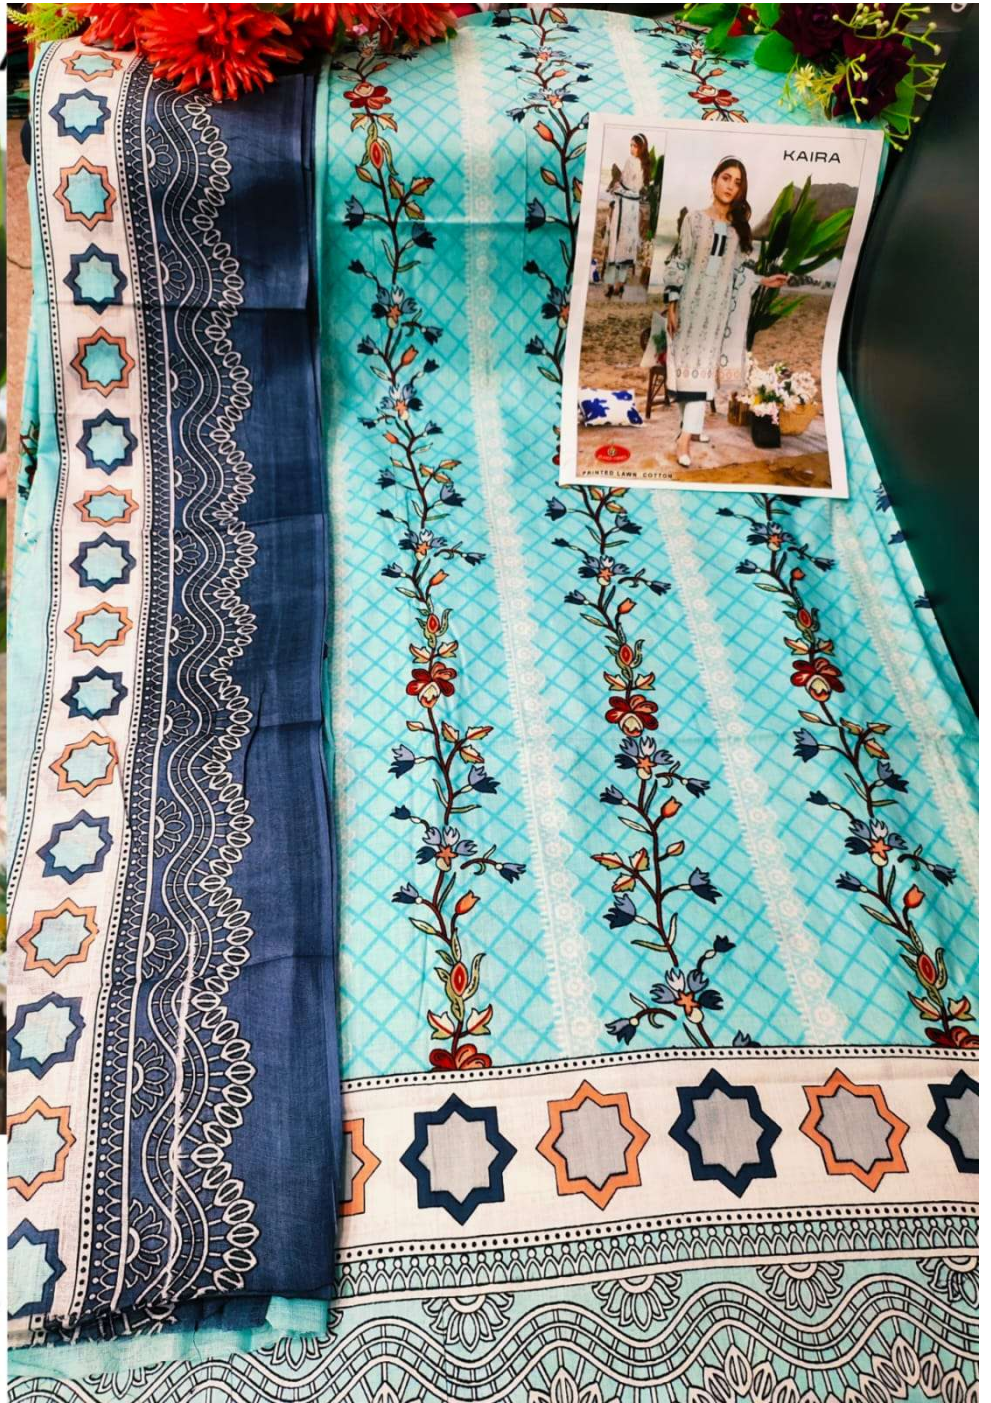

KEVALFAB
KAIRA
LUXURY
Lawn
THE ORIGINAL LAWN