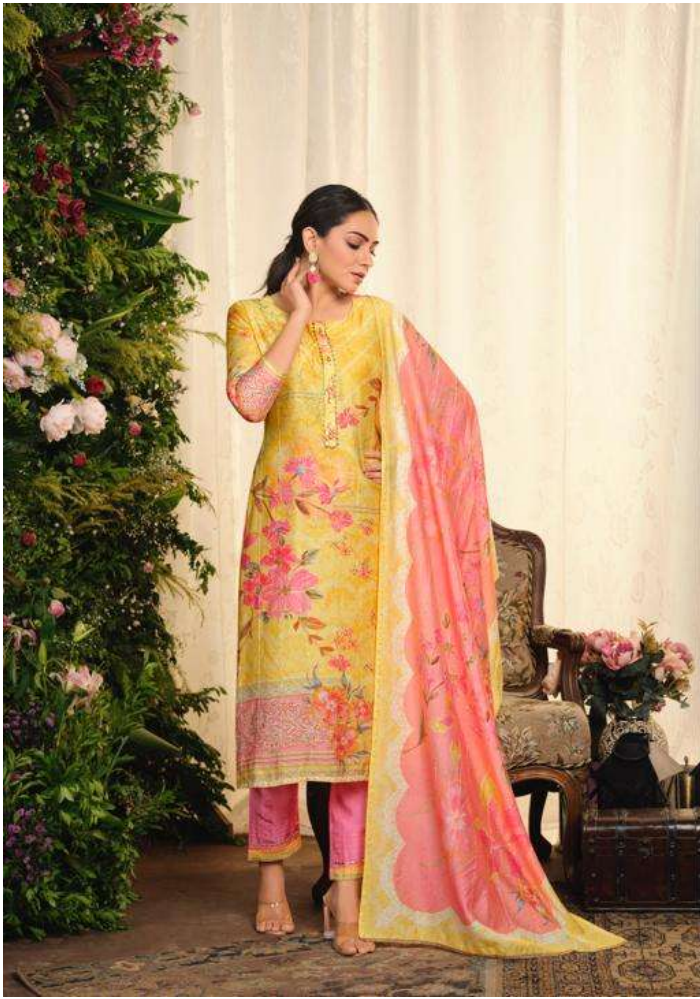

# Sunshine

VOL-2

**S4U**  
SHIVALI

*Youthful indulgence*  
WEAR THE MOOD-BRIGHTENING COLOUR,  
FEATURING A CHIC  
PLAY OF FLORAL AND  
GEOMETRIC PATTERNS  
**SH06**

SHU<sup>®</sup>  
SHIVALI

Happy hues  
CELEBRATE 50 YEARS IN THIS COLOUR  
YOUTH SET RENDERED IN  
HAPPY HUES AND FLORAL PRINT  
SH01

Sunshine  
VOL-2

S4U<sup>®</sup>  
SHIVALI

SH01

SH02

SH03

SH04

SH05

SH06