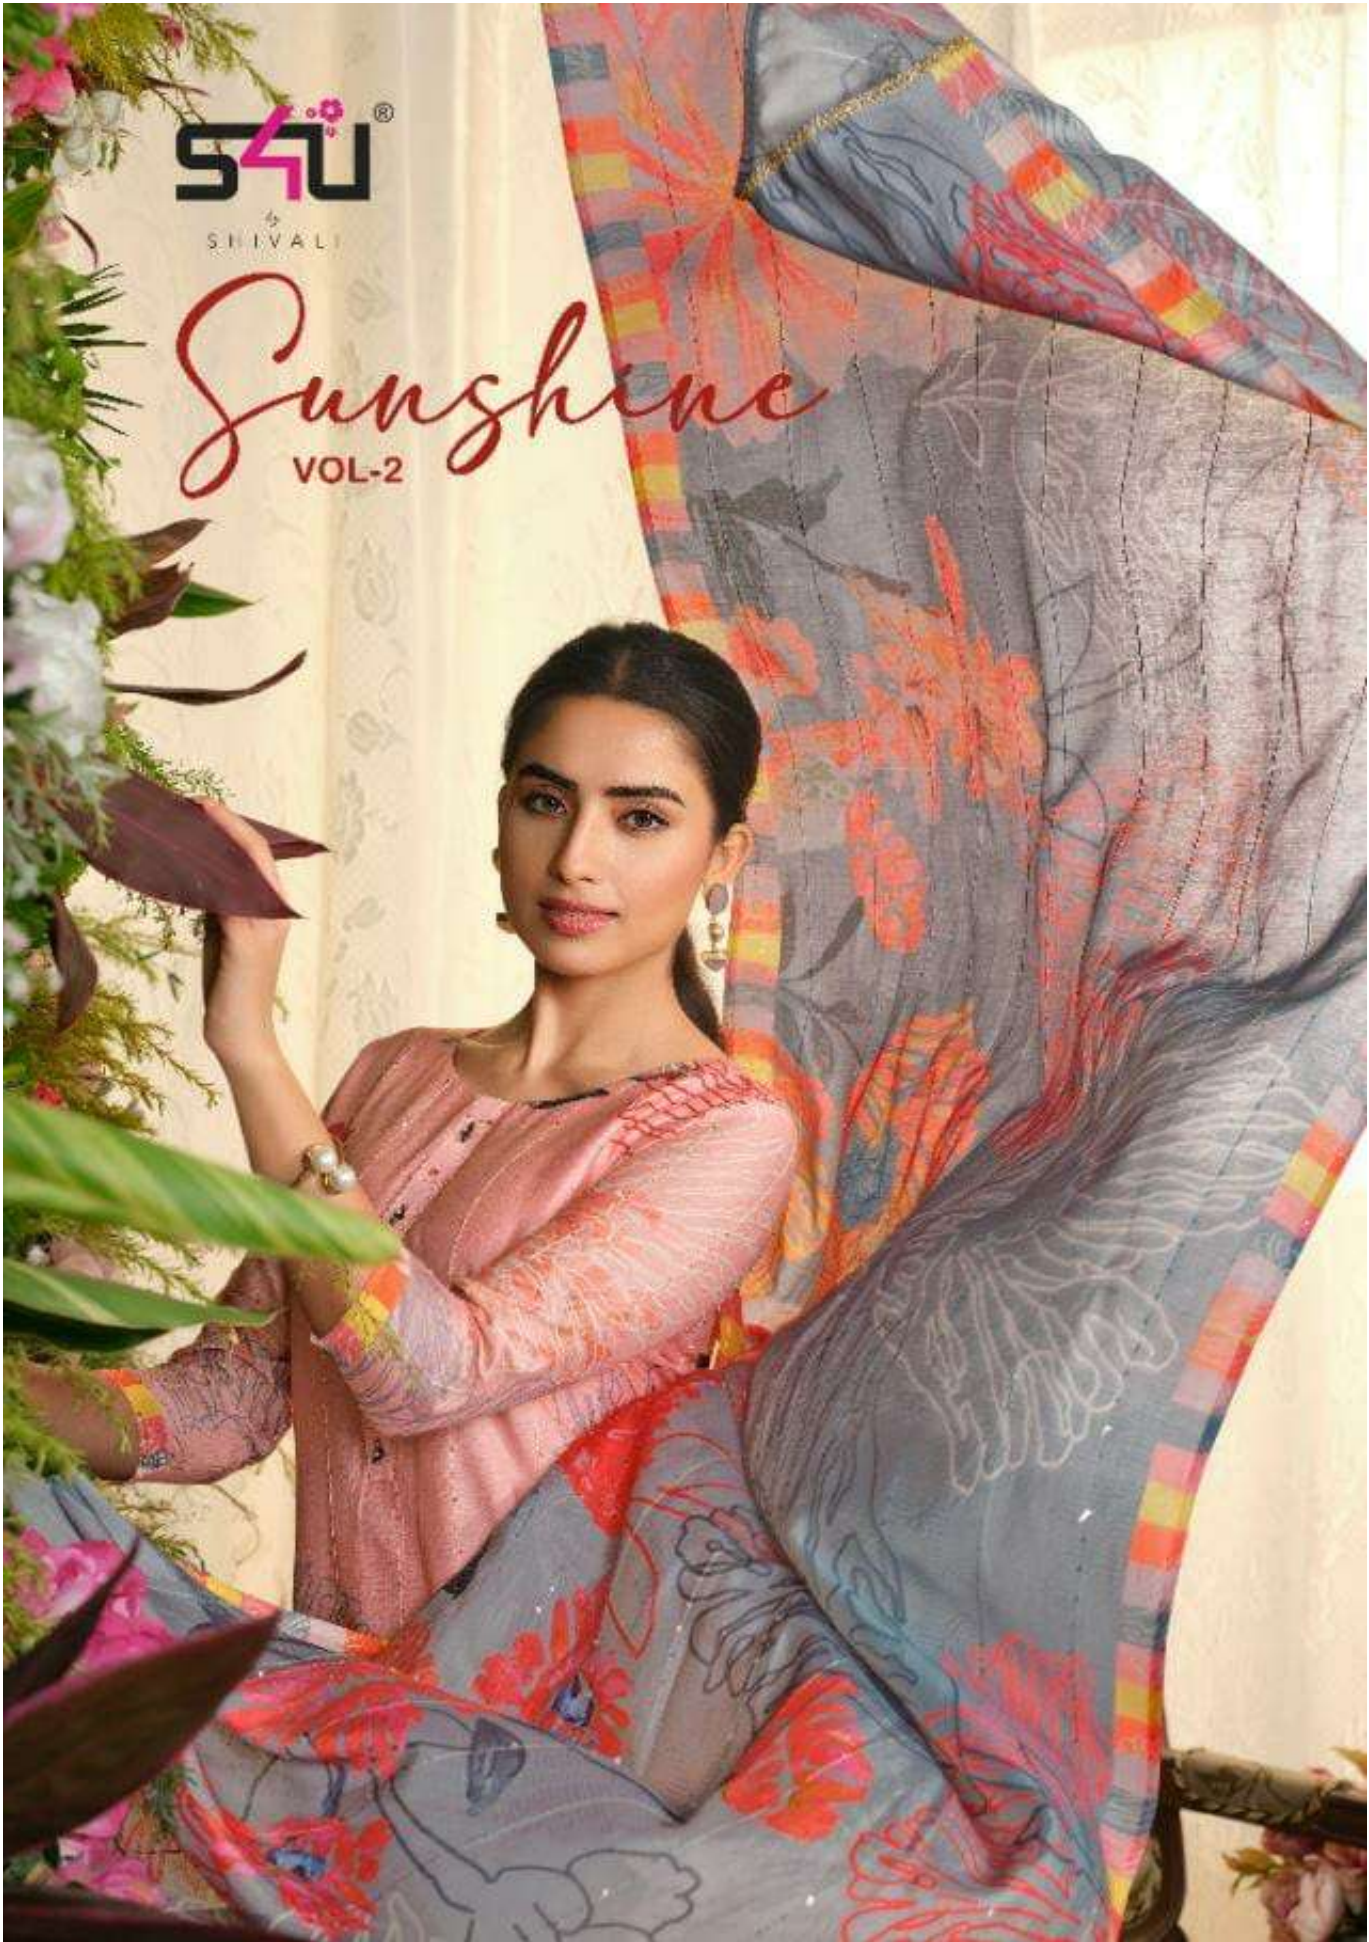

# Sunshine

VOL-2

**S4U**  
SHIVALI

*Youthful indulgence*  
WEAR THE MOOD-BRIGHTENING COLOUR,  
FEATURING A CHIC  
PLAY OF FLORAL AND  
GEOMETRIC PATTERNS  
**SH06**

SHU<sup>®</sup>  
SHIVALI

Happy hues  
CELEBRATE 50 YEARS IN THIS COLOUR  
YOUTH SET RENDERED IN  
HAPPY HUES AND FLORAL PRINT  
SH01

Sunshine  
VOL-2

S4U<sup>®</sup>  
SHIVALI

SH01

SH02

SH03

SH04

SH05

SH06