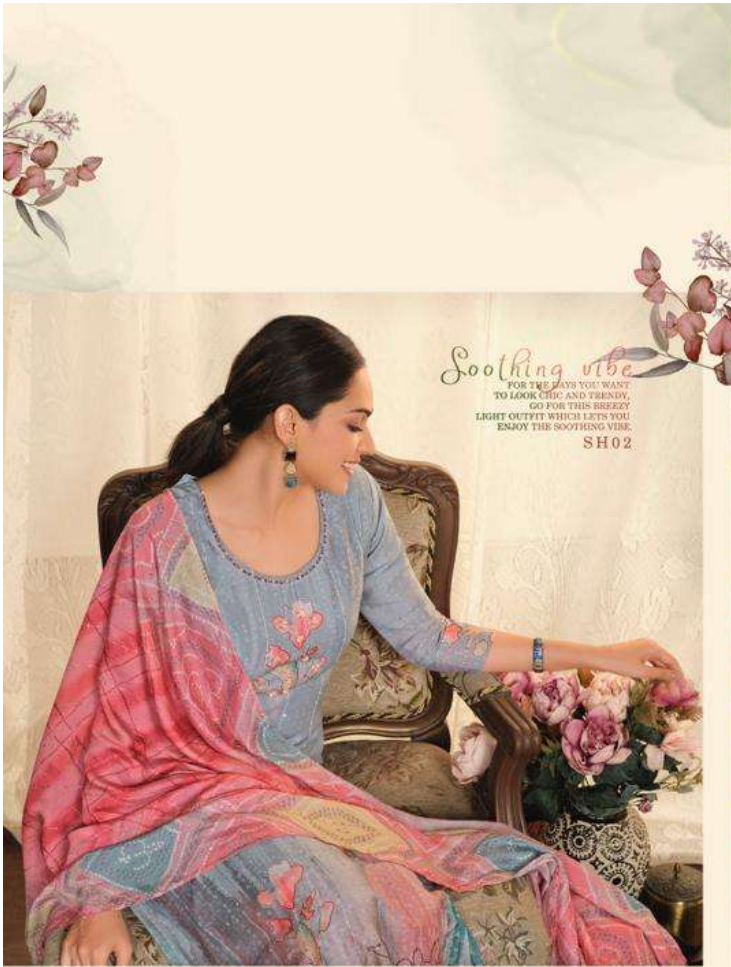

# Sunshine

VOL-2

**S4U**  
SHIVALI

*Youthful indulgence*  
WEAR THE MOOD-BRIGHTENING COLOUR,  
FEATURING A CHIC  
PLAY OF FLORAL AND  
GEOMETRIC PATTERNS  
**SH06**

SHU<sup>®</sup>  
SHIVALI

Happy hues  
CELEBRATE 50 YEARS IN THIS COLOUR  
YOUTH SET RENDERED IN  
HAPPY HUES AND FLORAL PRINT  
SH01