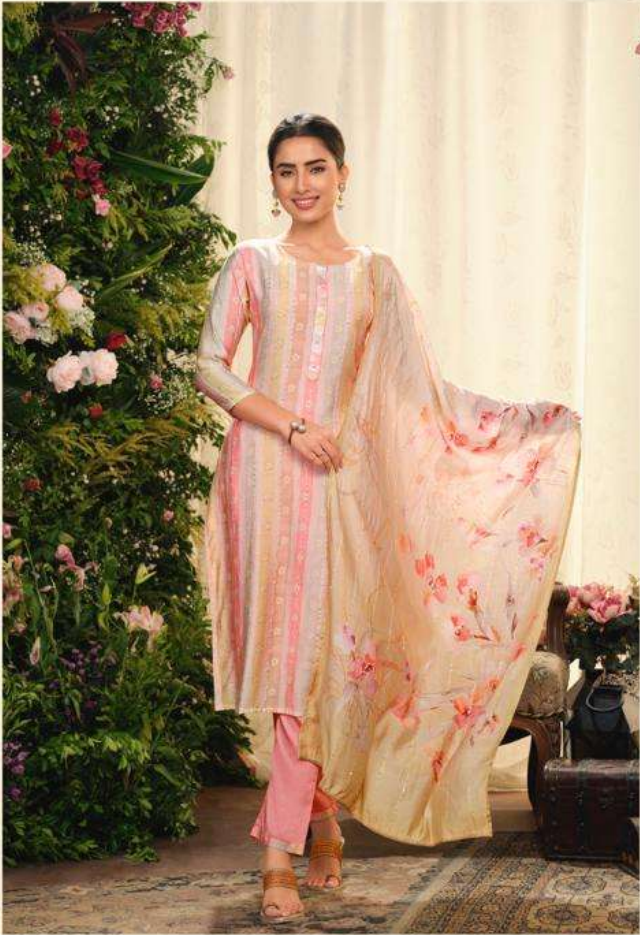

# Sunshine

VOL-2

**S4U**  
SHIVALI

*Youthful indulgence*  
WEAR THE MOOD-BRIGHTENING COLOUR,  
FEATURING A CHIC  
PLAY OF FLORAL AND  
GEOMETRIC PATTERNS  
**SH06**

SHU<sup>®</sup>  
SHIVALI

Happy hues  
CELEBRATE 50 YEARS IN THIS COLOUR  
YOUTH SET RENDERED IN  
HAPPY HUES AND FLORAL PRINT  
SH01

Sunshine  
VOL-2

S4U<sup>®</sup>  
SHIVALI

SH01

SH02

SH03

SH04

SH05

SH06