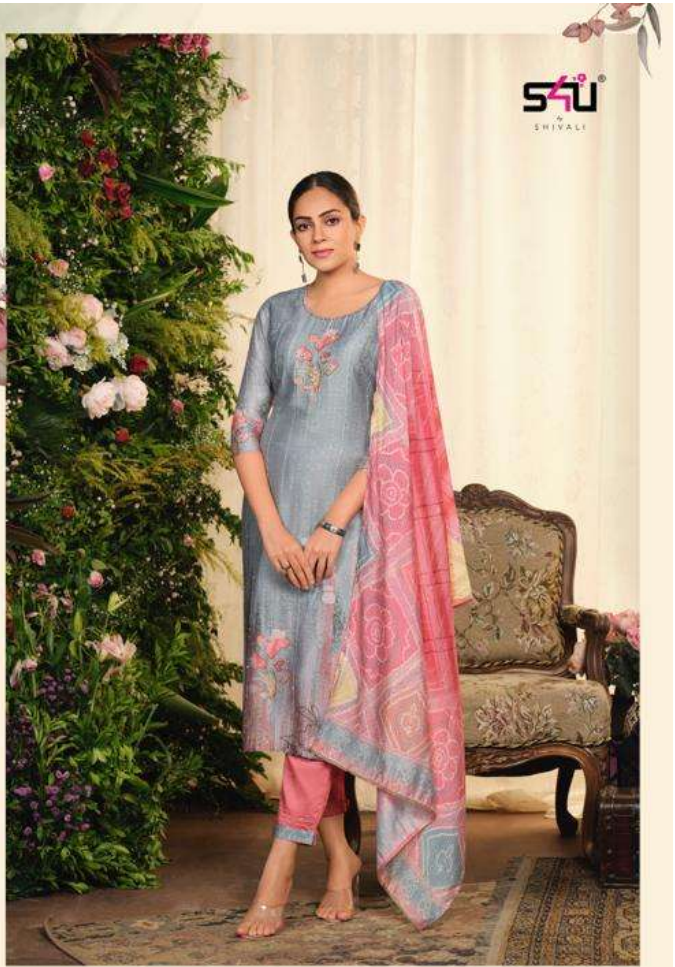

# Sunshine

VOL-2

**S4U**  
SHIVALI

*Youthful indulgence*  
WEAR THE MOOD-BRIGHTENING COLOUR,  
FEATURING A CHIC  
PLAY OF FLORAL AND  
GEOMETRIC PATTERNS  
**SH06**

SHU<sup>®</sup>  
SHIVALI

Happy hues  
CELEBRATE 50 YEARS IN THIS COLOUR  
YOUTH SET RENDERED IN  
HAPPY HUES AND FLORAL PRINT  
SH01