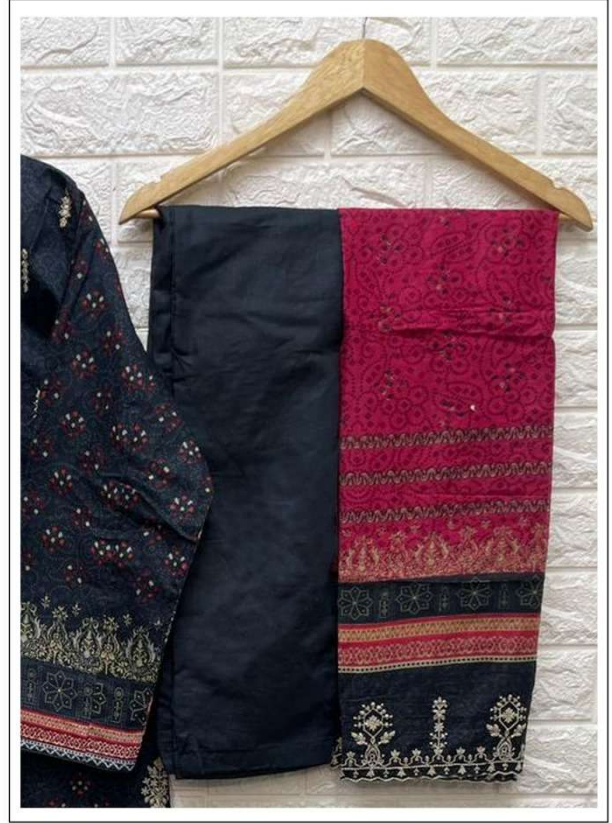

SD
shraddha
DESIGNER