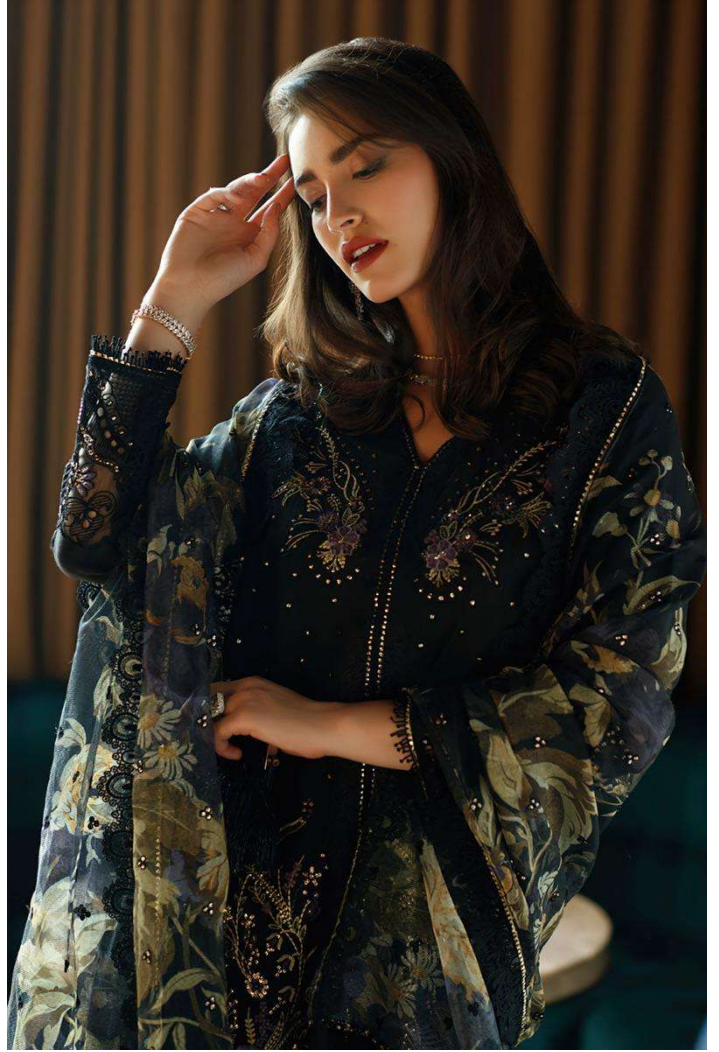

# MUSHQ

LUXURY LAWN 23-2

3221

MR. SHIO  
LUXURY

3223

3224