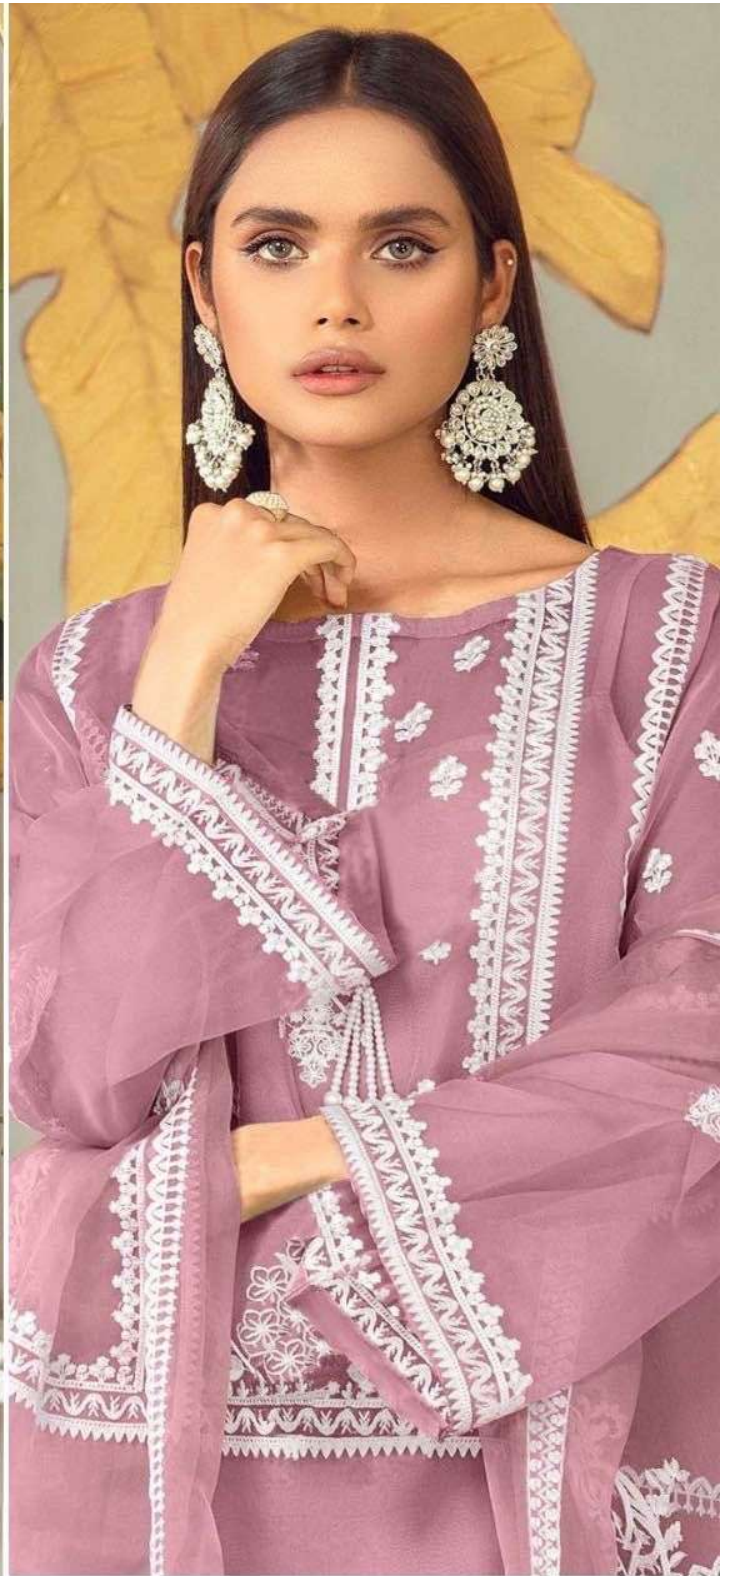

ZARQASH[®]

A BRAND BY KHAYRA

Z-144-A

TOP
HEAVY GEORGETTE
FABRIC

BOTTOM
COTTON STRATCHABLE
FABRICS

INNER
HEAVY FABRICS

DUPATTA
GEORGETTE EMBROIDERY
FOUR SIDE LESS

ZARQASHTM

A BRAND BY KAYIRA

ZARQASH[®] **Z-144-C**
 A BRAND BY KHAYYRA

TOP
 HEAVY GEORGETTE
 FABRIC

BOTTOM
 COTTON STRATCHABLE
 FABRICS

INNER
 HEAVY FABRICS

DUPATTA
 GEORGETTE EMBROIDERY
 FOUR SIDE LESS

ZARQASH

A BRAND BY KAYURA

Z-144-D

DUPATTA
GEORGETTE EMBROIDERY
FOUR SIDE LACE