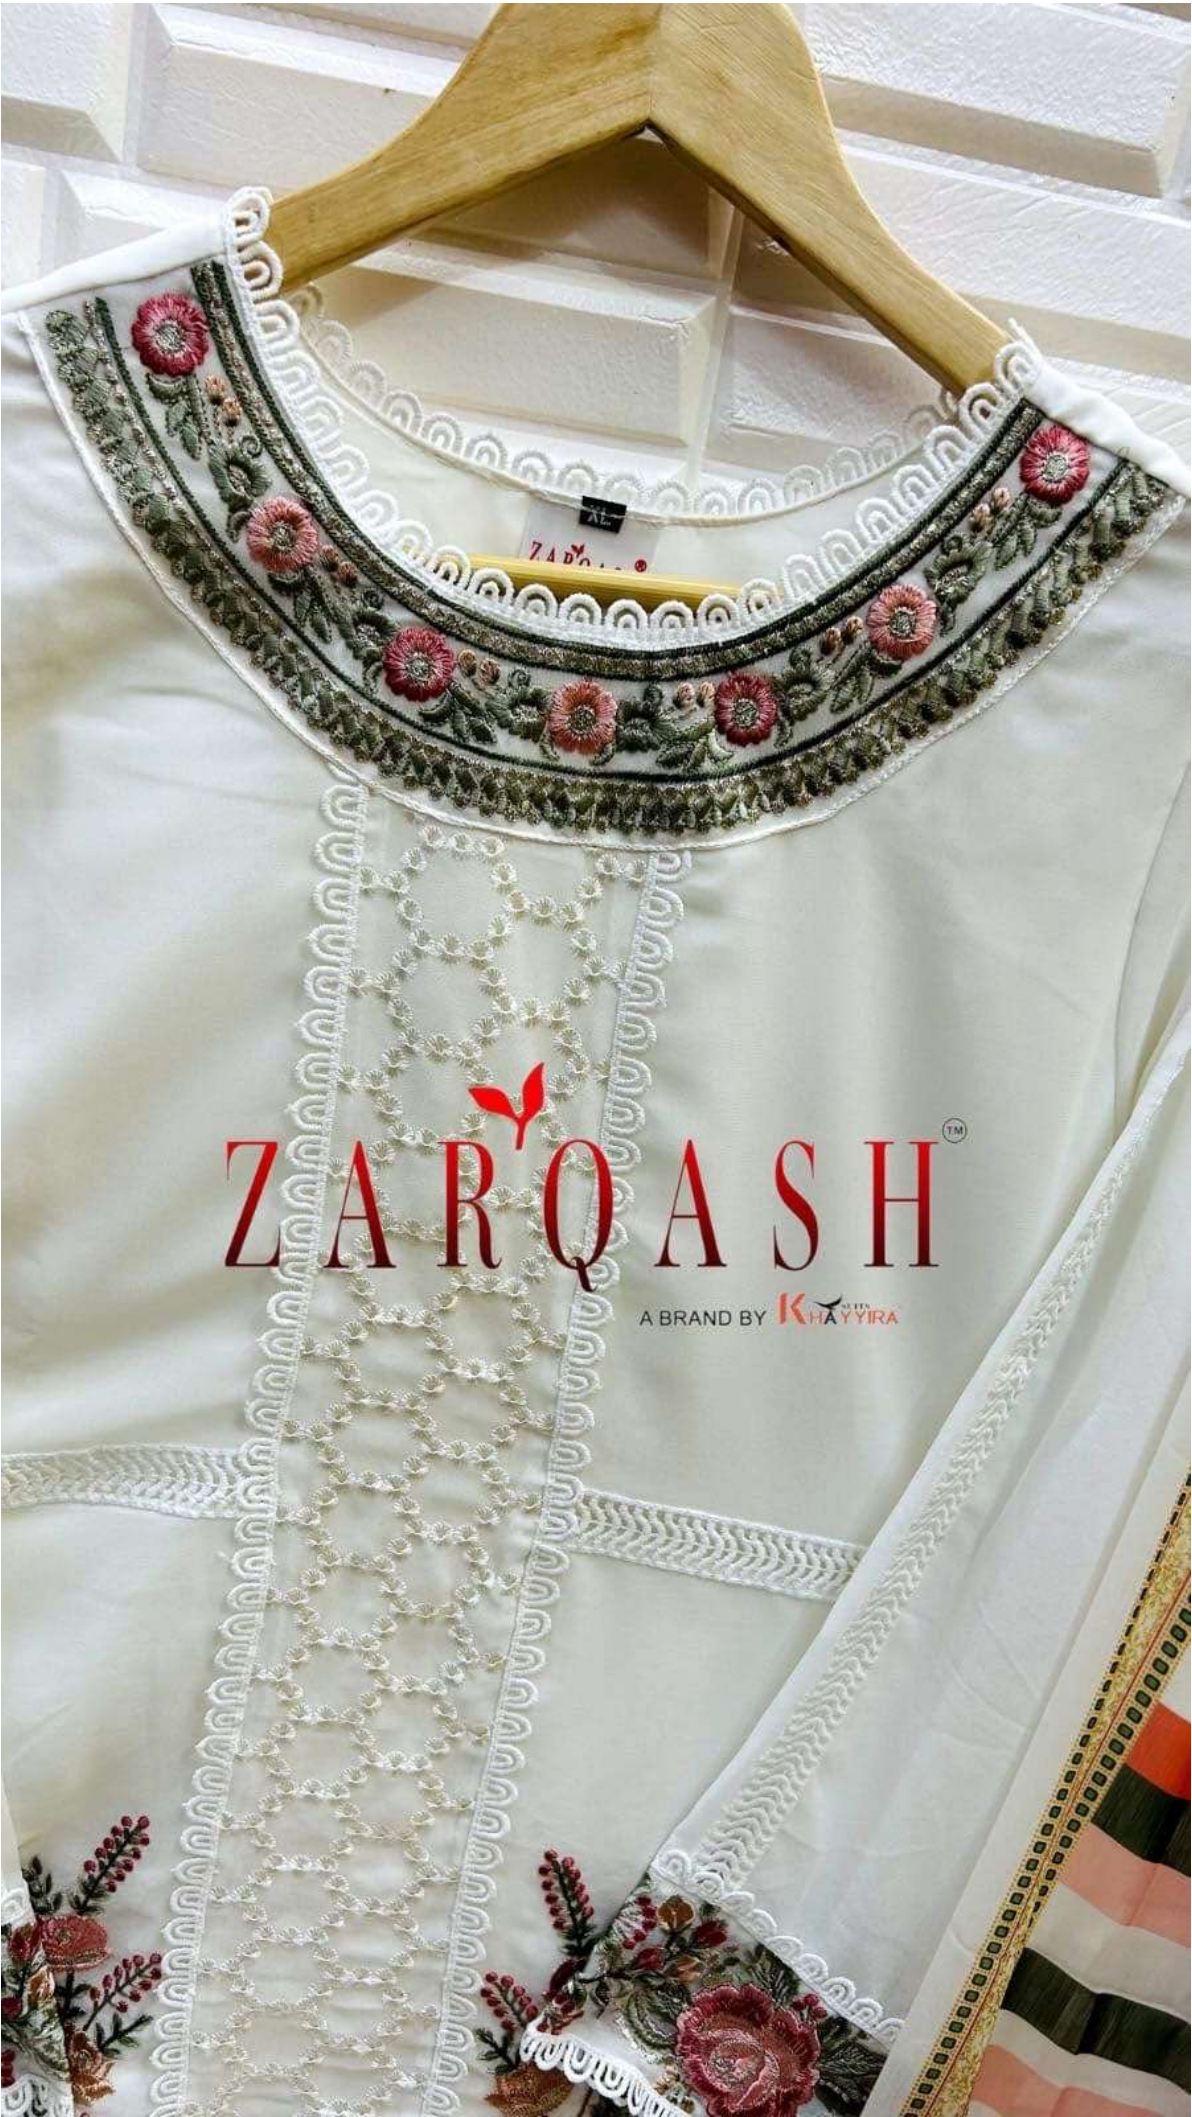

Z-146-B

ZARQASH®  
A BRAND BY K&T Text

F  
A  
S  
H  
I  
O  
N

SIZE  
XL-XXL

-:TOP:-  
Fox Georgette  
Embroidery

-:INNER:-  
Heavy Santoon

-:PANT:-  
Heavy Reyon Lycra  
Strachable

-:DUPATTA:-  
Chiffon Digital Print

**Z-146-A**

**ZARQASH**  
A BRAND BY KOTNI

**FASHION**

**SIZE**  
**XL-XXL**

**-:TOP:-**  
Fox Georgette  
Embroidery

**-:PANT:-**  
Heavy Reyon Lycra  
Strachable

**-:INNER:-**  
Heavy Santoon

**-:DUPATTA:-**  
Chiffon Digital Print