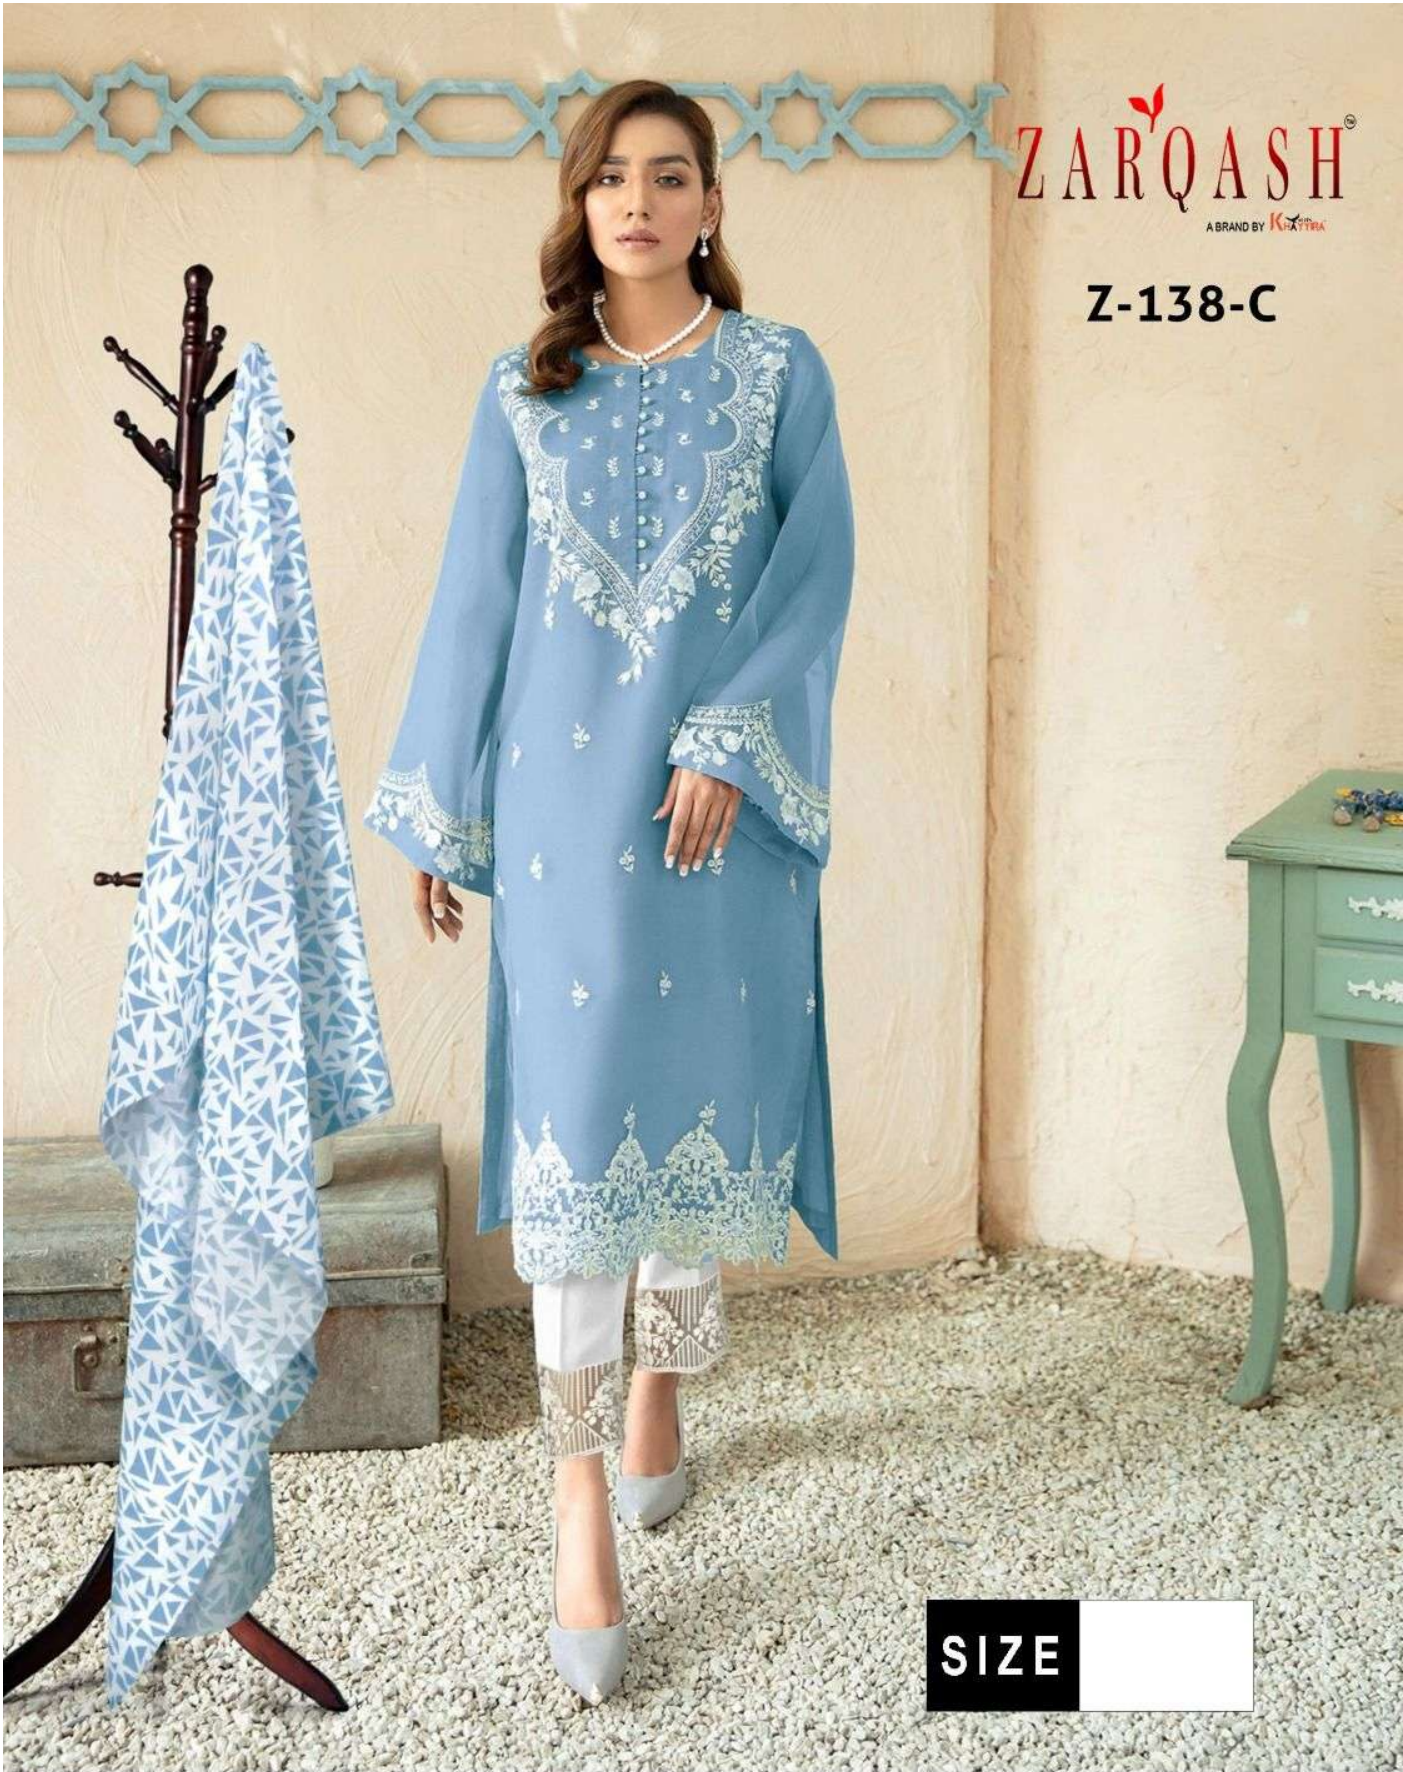

ZARQASH<sup>®</sup>  
A BRAND BY KAYTEKA

Z-138-C

SIZE

**TOP**  
FOX GEORGETTE  
EMBROIDERY

**PANT**  
HEAVY REYON LYCRA  
STRATCHABLE

**INNER**  
HEAVY SANTOON

**DUPATTTA**  
CHIFFON DIGITAL  
PRINT

ZARQASH<sup>®</sup>  
A BRAND BY KAYTEKA

Z-138-C

SIZE

**TOP**  
FOX GEORGETTE  
EMBROIDERY

**PANT**  
HEAVY REYON LYCRA  
STRATCHABLE

**INNER**  
HEAVY SANTOON

**DUPATTTA**  
CHIFFON DIGITAL  
PRINT

ZARQASH<sup>®</sup>  
A BRAND BY KAYTEA

Z-138-D

SIZE

**TOP**  
FOX GEORGETTE  
EMBROIDERY

**PANT**  
HEAVY REYON LYCRA  
STRATCHABLE

**INNER**  
HEAVY SANTOON

**DUPATTTA**  
CHIFFON DIGITAL  
PRINT

ZARQASH<sup>®</sup>  
A BRAND BY KAYYUM

Z-138-A

SIZE

**TOP**  
FOX GEORGETTE  
EMBROIDERY

**PANT**  
HEAVY REYON LYCRA  
STRATCHABLE

**INNER**  
HEAVY SANTOON

**DUPATTTA**  
CHIFFON DIGITAL  
PRINT

ZARQASH<sup>®</sup>  
A BRAND BY KAYTEA

Z-138-B

SIZE

**TOP**  
FOX GEORGETTE  
EMBROIDERY