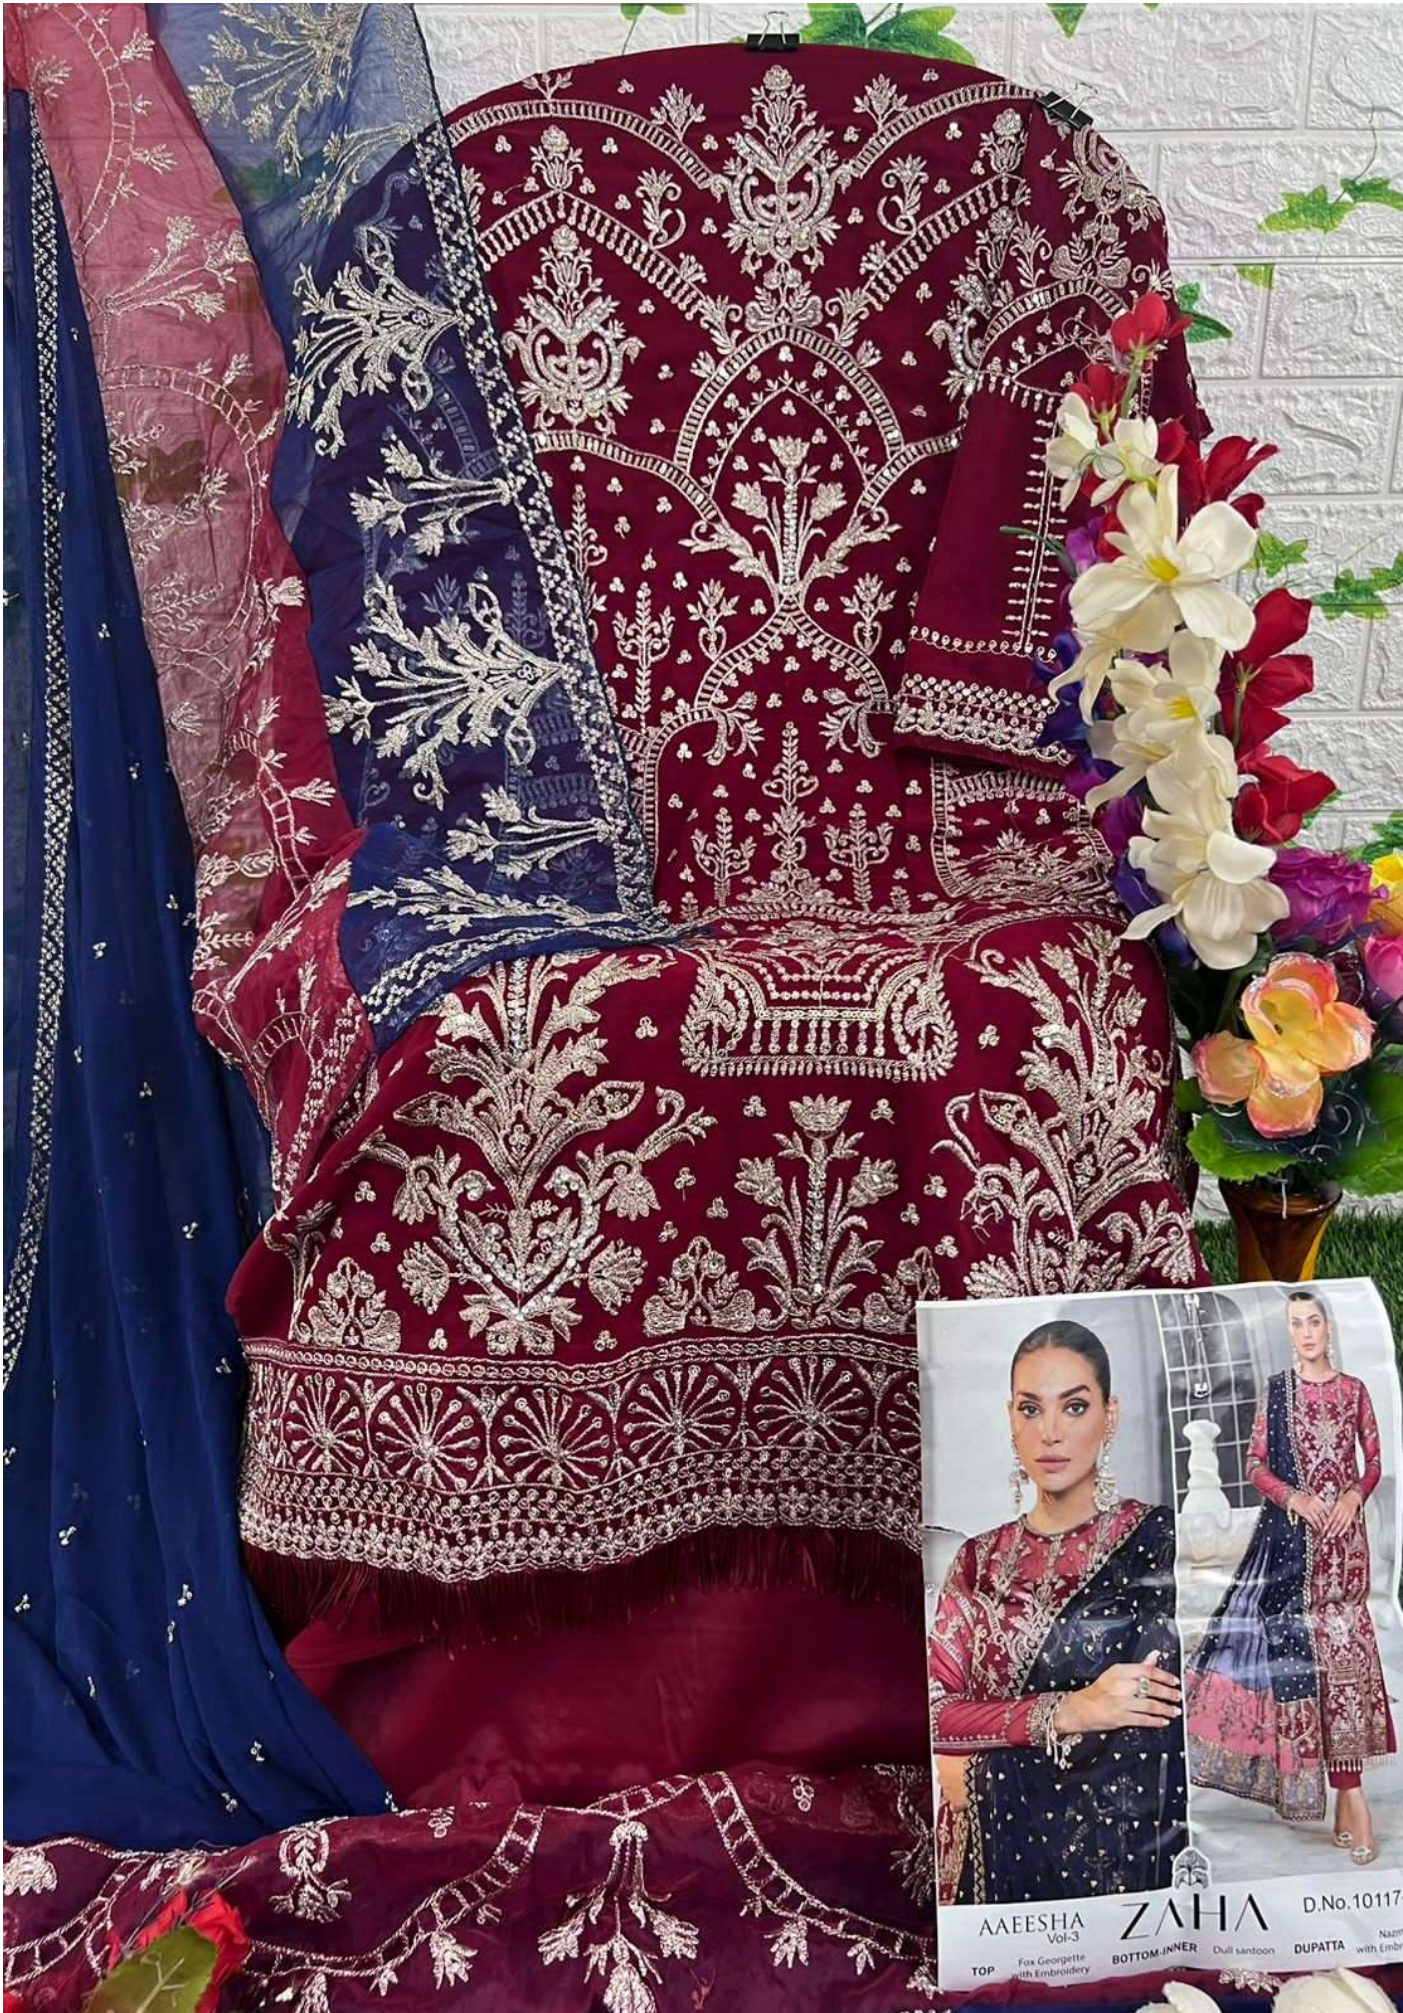

ZAHA  
AAEESHA  
VOL-3

AAEESHA  
Vol-3

**TOP** Fox Georgette  
with Embroidery

ZAHA

**BOTTOM-INNER** Dull santoon

D.No.10117-A

**DUPATTA** Nazmin  
with Embroidery

**AAEESHA**  
Vol-3

**ZAHA**

D.No.10117-F

TOP Fox Georgette with Embroidery

BOTTOM-INNER Dull satinon

DUPATTA Nazim

AAEESHA  
Vol-3  
ZAHA

TOP Fox Georgette with Embroidery  
BOTTOM-INNER Dull santoon

AAEESHA  
Vol-3

ZAHA

D.No.10117-B

**TOP** Fox Georgette  
with Embroidery

**BOTTOM-INNER** Dull santoon

**DUPATTA** Nazmin  
with Embroidery

**AAEESHA**  
Vol-3

**ZAHA**

D.No.10117

TOP Fox Georgette  
with Embroidery

BOTTOM-INNER Dull santoon  
DU