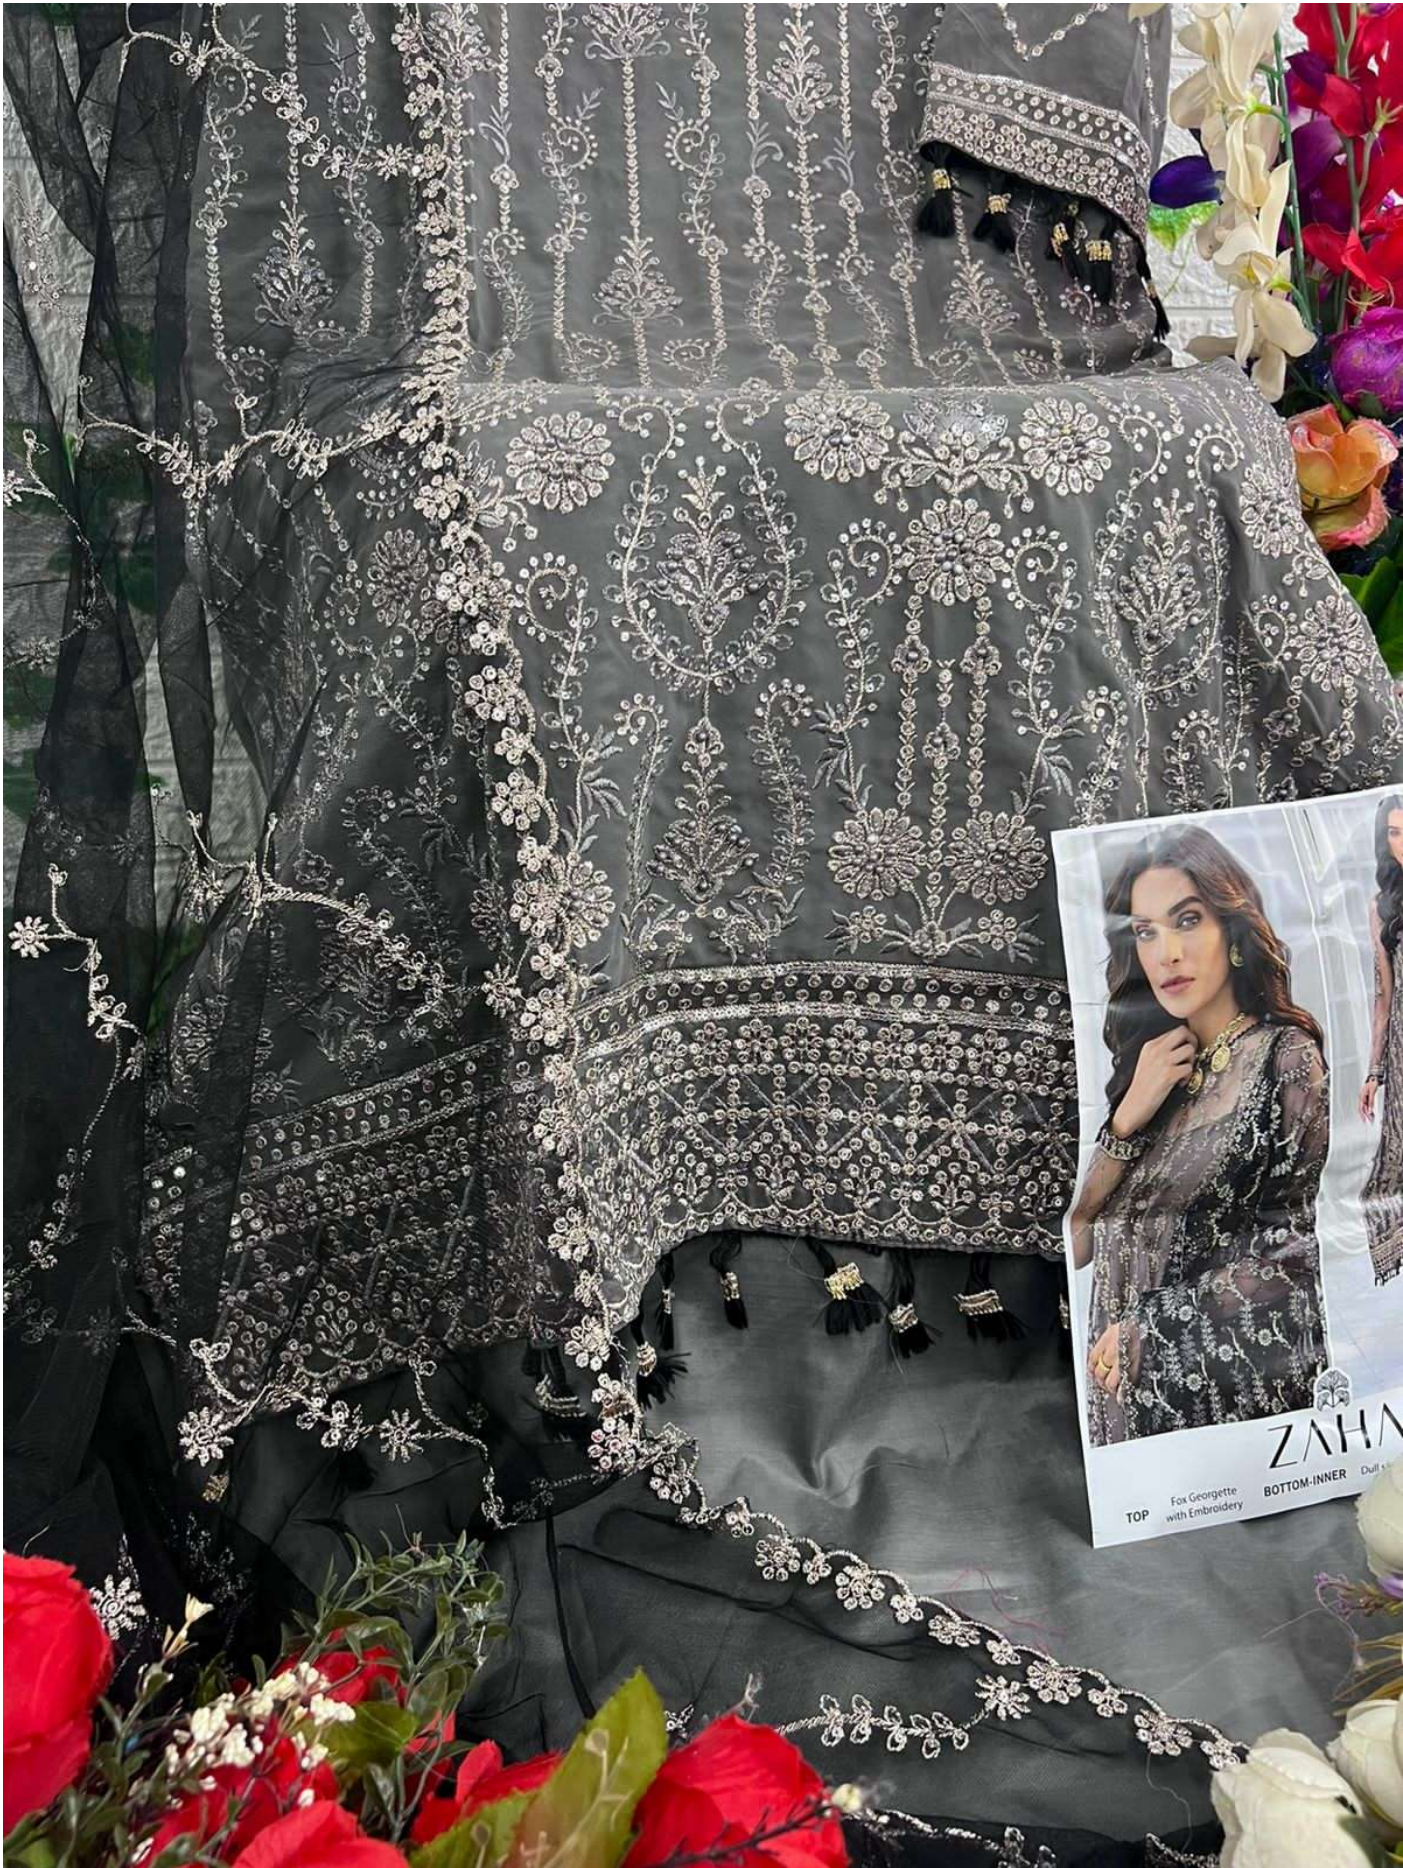

TOP Fox Georgette with Embroidery

ZAHN

BOTTOM-INNER Dull s