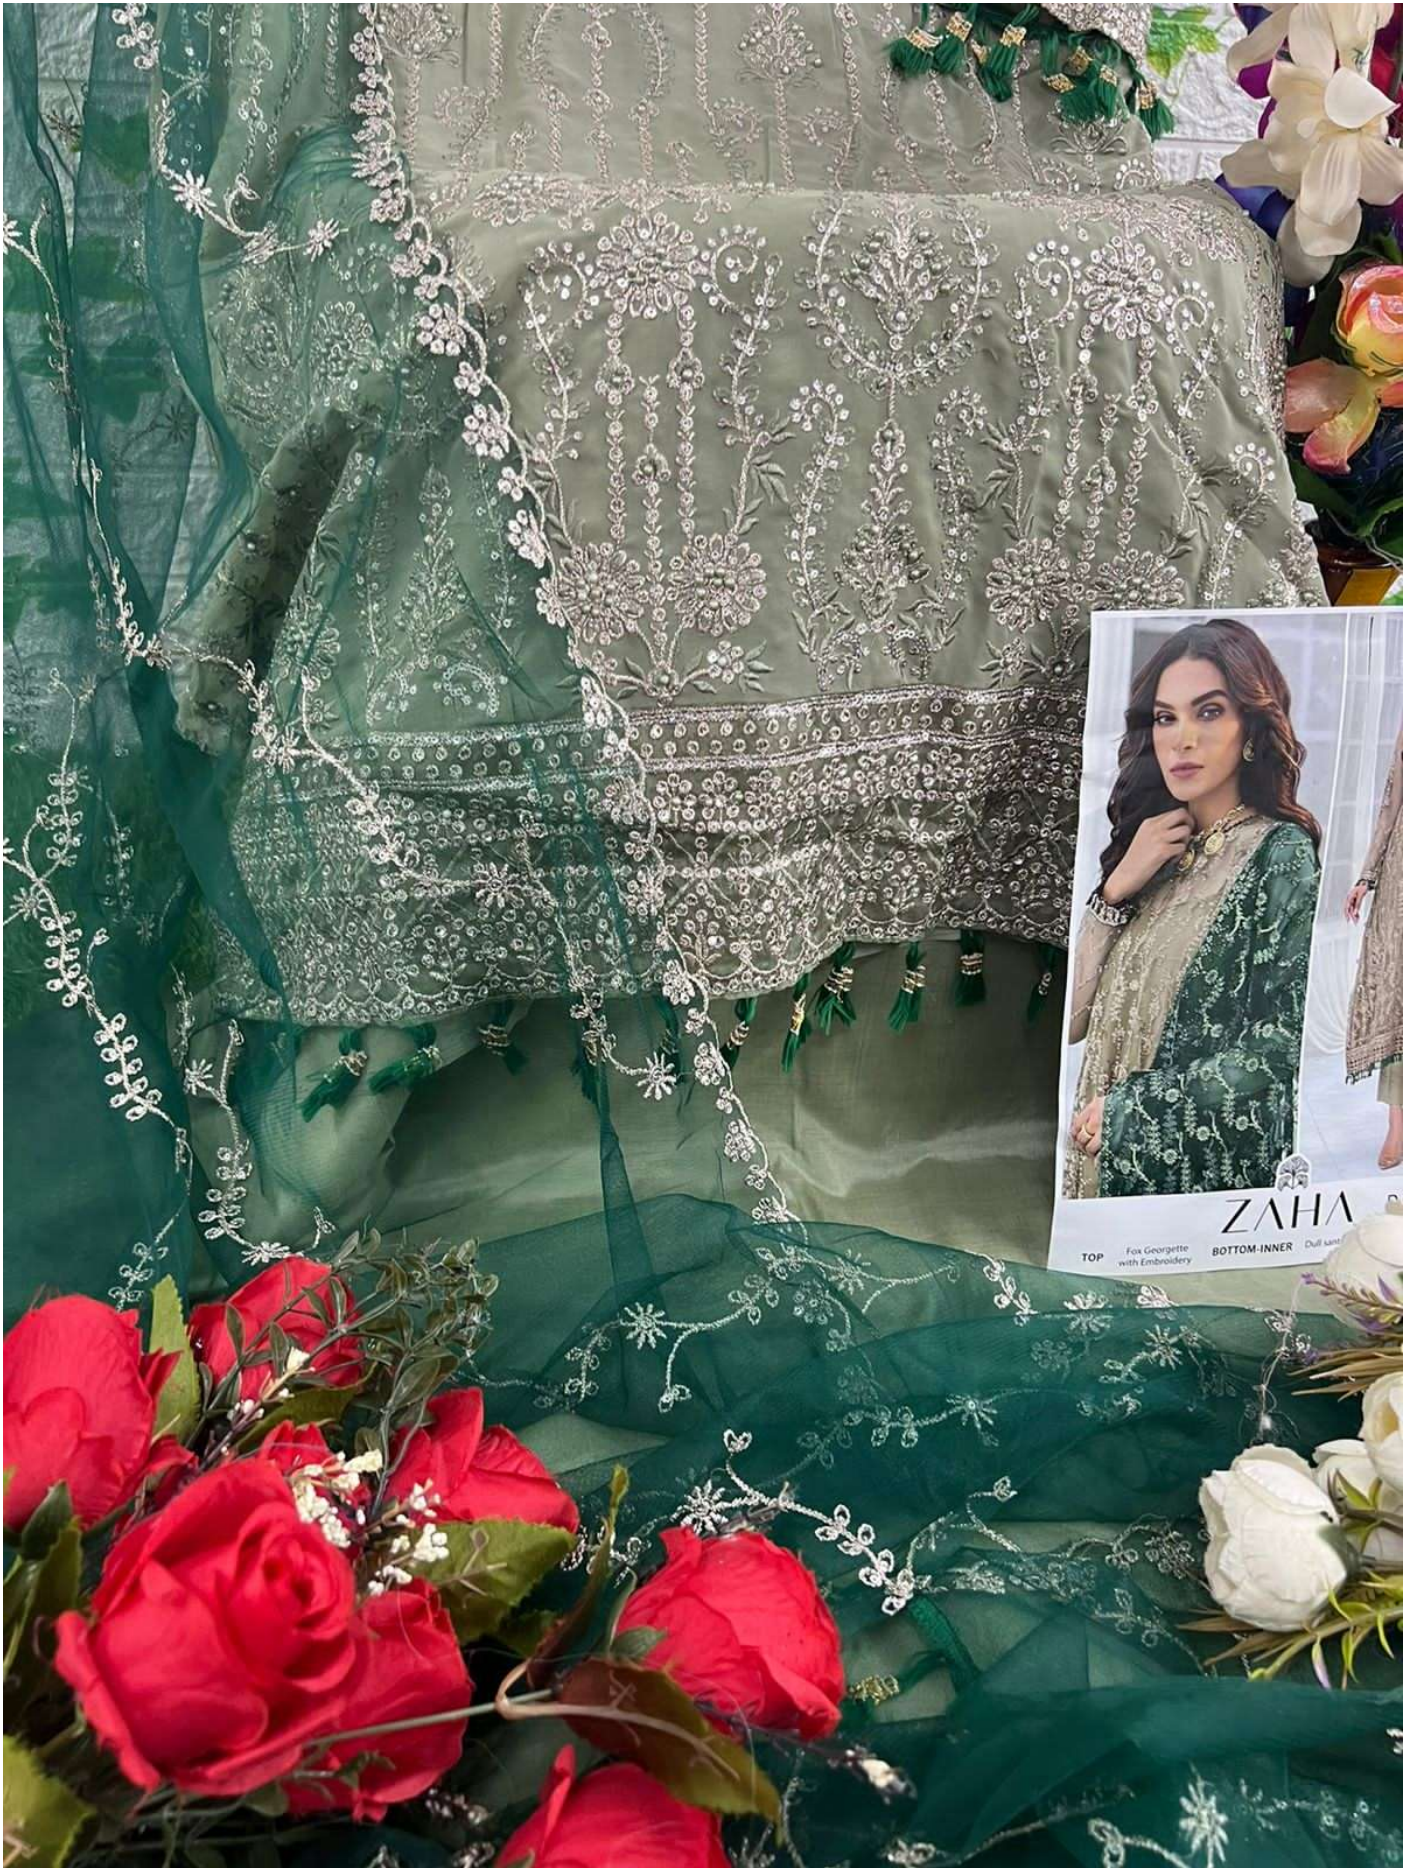

# ZAHA AAEESHA VOL-2

10116 HITS COLOURS

**AAEESHA**  
VOL-2  
10116 HITS COLOURS

**ZAHA**

D.No.10116-A

**TOP** Fox Georgette  
with Embroidery

**BOTTOM-INNER** Dull santoon

**DUPATTA** Nazmin  
with Embroidery

**ZAHA** D.No. 1017

TOP Fox Georgette with Embroidery      BOTTOM-INNER      DUPATTA

**ZAHA**  
TOP Fox Georgette with Embroidery  
BOTTOM-INNER Dull satin

AAEESHA  
VOL-2  
10116 HITS COLOURS

**TOP** Fox Georgette  
with Embroidery

ZAHA

**BOTTOM-INNER** Dull santoon

D.No.10116-B

**DUPATTA** Nazmin  
with Embroidery

**ZAHA** D.No. 10116-B

MADE IN INDIA

**AAEESHA**  
VOL-2  
10116 HITS COLOURS

**TOP** Fox Georgette  
with Embroidery

**ZAHA**

**BOTTOM-INNER** Dull santoon

**D.No.10116-C**

**DUPATTA** Nazmin  
with Embroidery

**ZAHA** D.No. 101  
TOP Fox Georgette with Embroidery BOTTOM-INNER DUPATTA with

TOP Fox Georgette with Embroidery