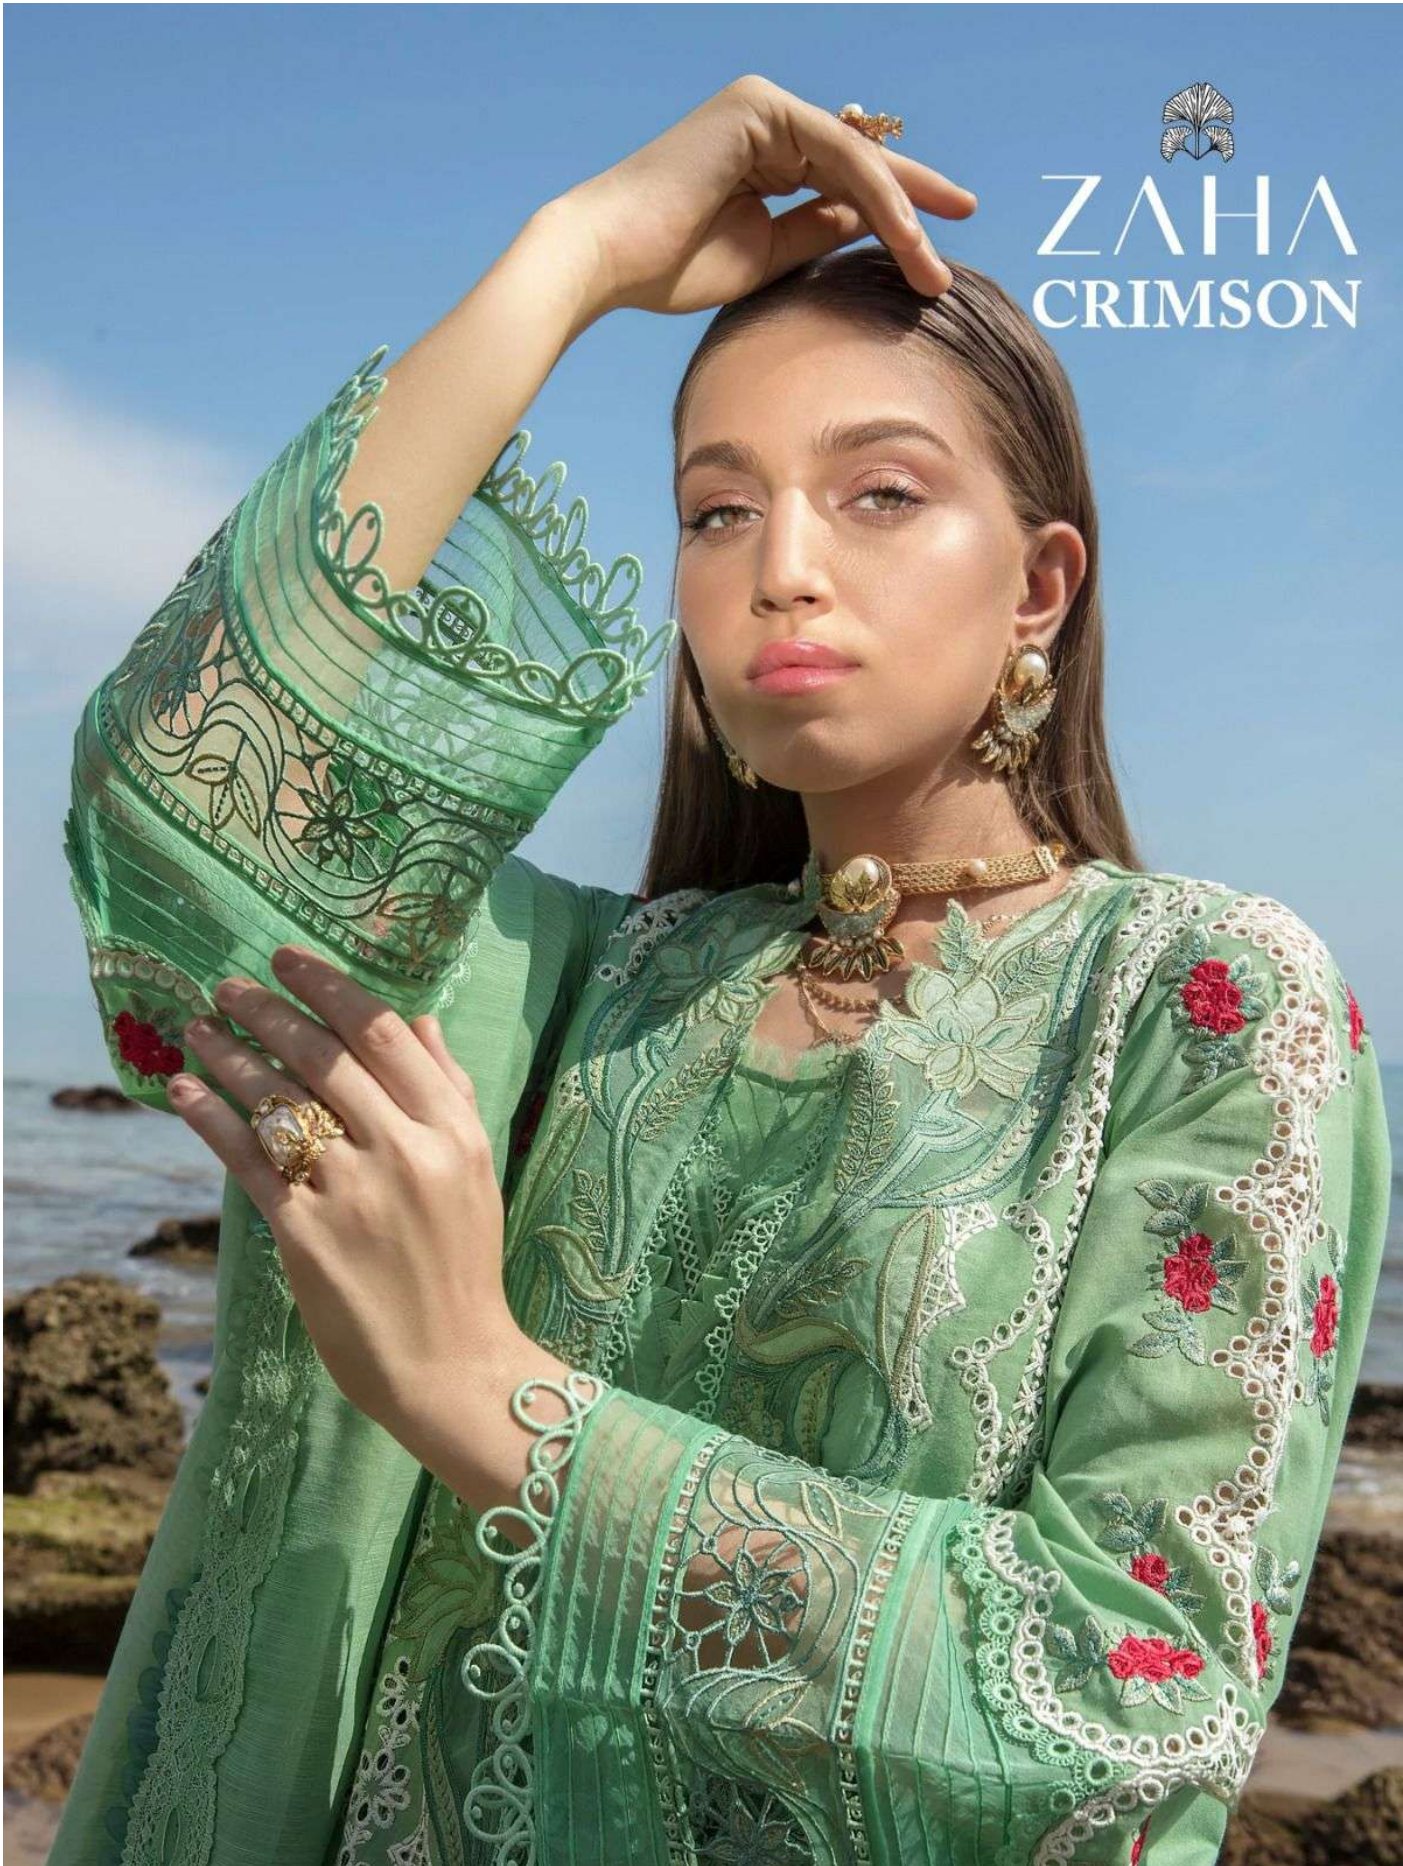

# ZAHA CRIMSON

**CRIMSON**

**ZAHA**

**D.No.10188**

**TOP** Cambric Cotton With Heavy Embroidery Work

**BOTTOM-INNER** Semi Lawn

**DUPATTA** Butterfly Net with Heavy Embroidery

**CRIMSON**

**ZAHARA**

**D.No.10189**

**TOP** Cambric Cotton With Heavy Embroidery Work

**BOTTOM-INNER** Semi Lawn

**DUPATTA** Butterfly Net with Heavy Embroidery

**CRIMSON**

**ZAHA**

**D.No.10191**

**TOP** Cambric Cotton With Heavy Embroidery Work

**BOTTOM-INNER** Semi Lawn

**DUPATTA** Butterfly Net with Heavy Embroidery

**CRIMSON**

**ZAHA**

**D.No.10190**

**TOP** Cambric Cotton With Heavy Embroidery Work

# CRIMSON

  
**ZAHA**

**TOP**

Cambric cotton with  
heavy embroidery work

**BOTTOM-INNER**  
Semi lawn

**DUPATTA**

Butterfly Net with  
Heavy Embroidery

10188