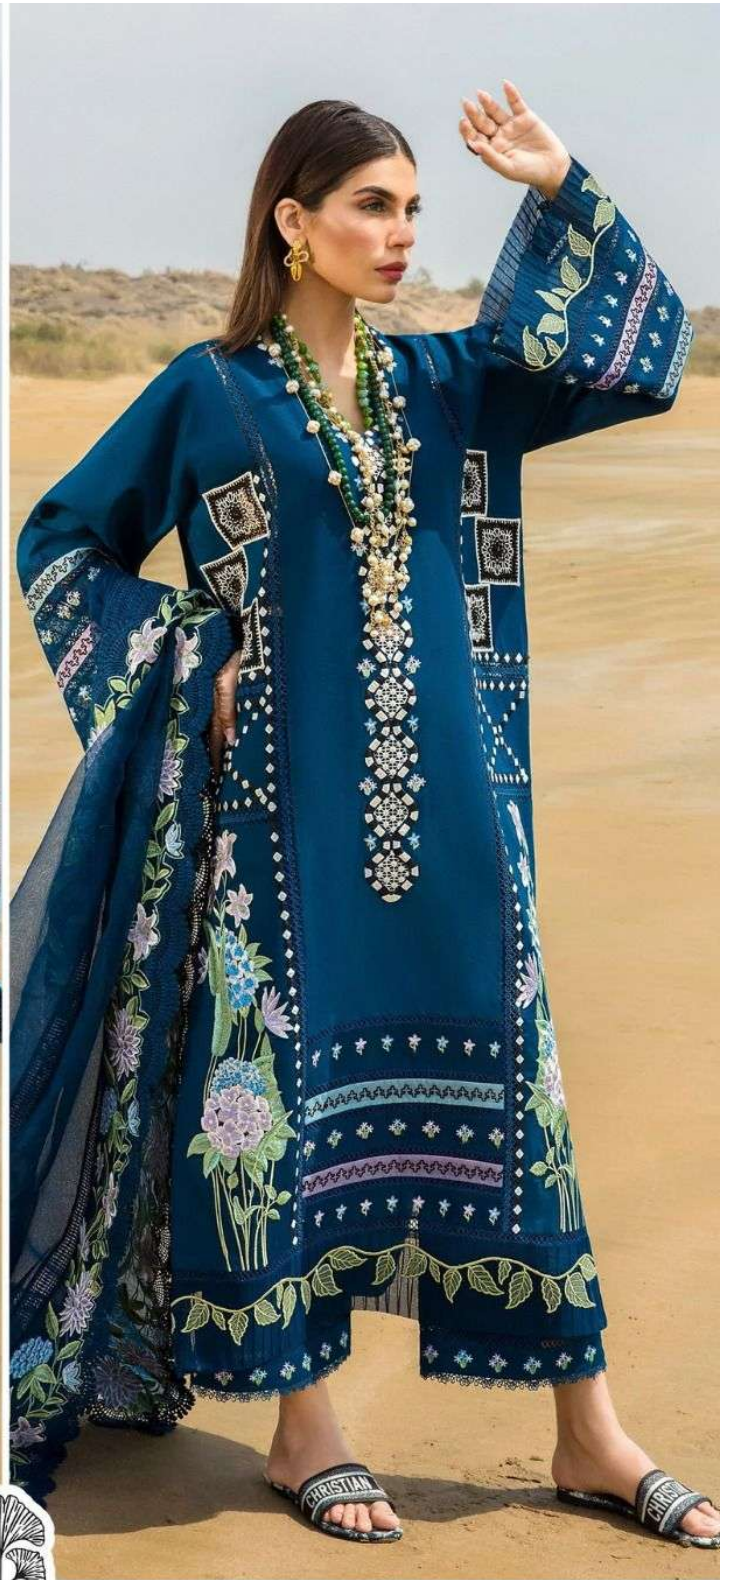

# ZAHA CRIMSON

**CRIMSON**

**ZAHA**

**D.No.10188**

**TOP** Cambric Cotton With Heavy Embroidery Work

**BOTTOM-INNER** Semi Lawn

**DUPATTA** Butterfly Net with Heavy Embroidery

**CRIMSON**

**ZAHARA**

**D.No.10189**

**TOP** Cambric Cotton With Heavy Embroidery Work

**BOTTOM-INNER** Semi Lawn

**DUPATTA** Butterfly Net with Heavy Embroidery

**CRIMSON**

**ZAHA**

**D.No.10191**

**TOP** Cambric Cotton With Heavy Embroidery Work

**BOTTOM-INNER** Semi Lawn

**DUPATTA** Butterfly Net with Heavy Embroidery

**CRIMSON**

**ZAHA**

**D.No.10190**

**TOP** Cambric Cotton With Heavy Embroidery Work

# CRIMSON

  
**ZAHA**

**TOP**

Cambric cotton with  
heavy embroidery work

**BOTTOM-INNER**  
Semi lawn

**DUPATTA**

Butterfly Net with  
Heavy Embroidery

10188