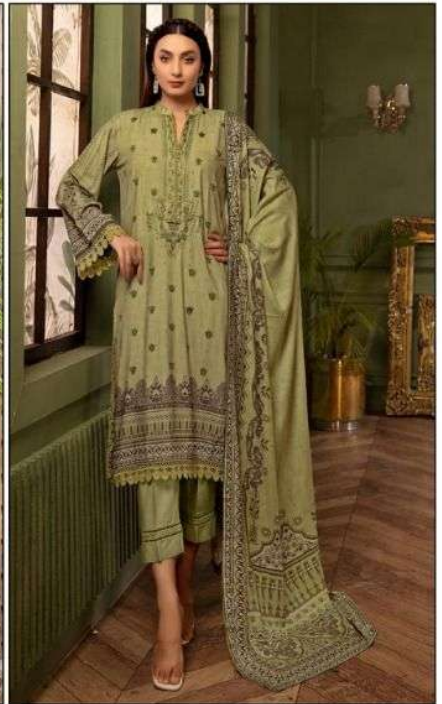

Gull Ahmed ORIGINAL LAWNTM
LAWN COLLECTION

Print Self Embroidered
MYSHA
Cotton Dupatta VOL-03

Print Self Embroidered
MYSHA
Cotton Dupatta

Print Self Embroidered
MYSHA
Cotton Dupatta

3003

Print Self Embroidered
MYSHA
Cotton Dupatta

3002

Print Self Embroidered
MYSHA
Cotton Dupatta

Print Self Embroidered
MYSHA
Cotton Dupatta

Print Self Embroidered
MYSHA
Cotton Dupatta

3006

3001

3002

3003

3004

3005

3006

 **Gull AHMED** ORIGINAL LAWNTM
LAWN COLLECTION

Print Self Embroidered
MYSHA
Cotton Dupatta VOL-03