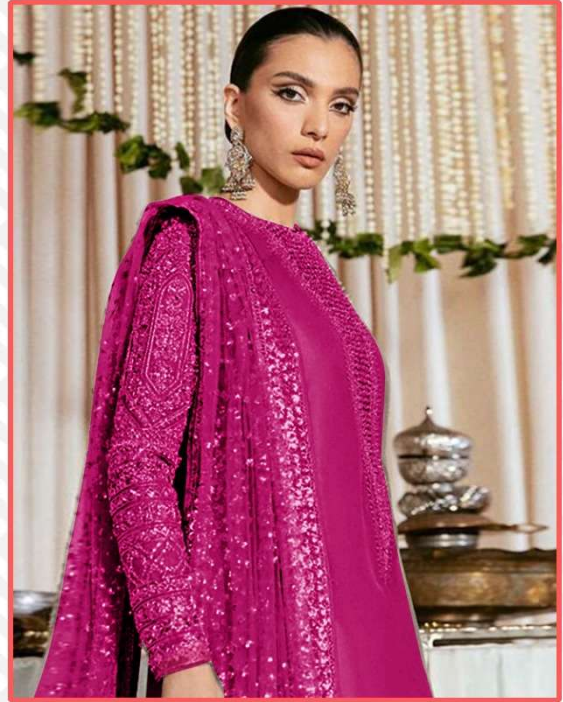

D.no-184-E

-:TOP:-

Fox Georgette.

-:BOTTAM/INNER:-

Santoon.

-:DUPATTA:-

Net Embroidery.

D.no-184-F

-:TOP:-

Fox Georgette.

-:BOTTAM/INNER:-

Santoon.

-:DUPATTA:-

Net Embroidery.

Divya
D-10114

TOP
By Georgette
BOLLYWOODER
Sashim
DUPATTA
Net Embroidery