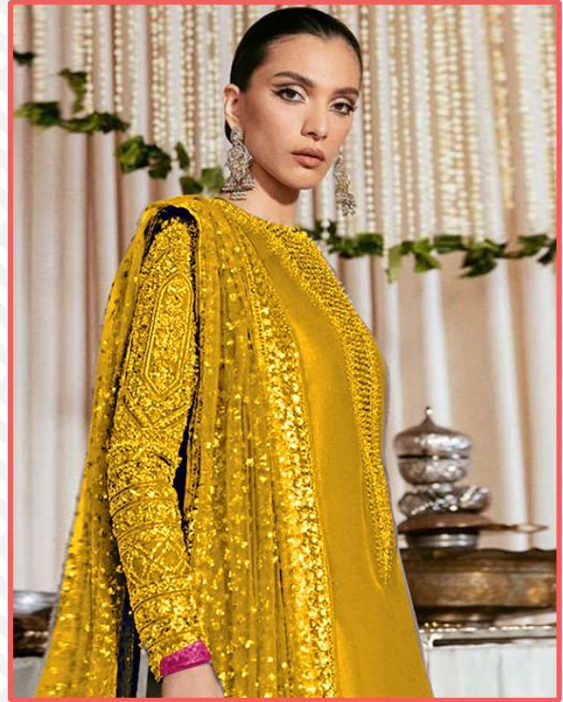

D.no-184-E

-:TOP:-

Fox Georgette.

-:BOTTAM/INNER:-

Santoon.

-:DUPATTA:-

Net Embroidery.

D.no-184-F

-:TOP:-

Fox Georgette.

-:BOTTAM/INNER:-

Santoon.

-:DUPATTA:-

Net Embroidery.

Divya
D-10114

TOP
By Georgette
BOLLYWOODER
Sashim
DUPATTA
Net Embroidery