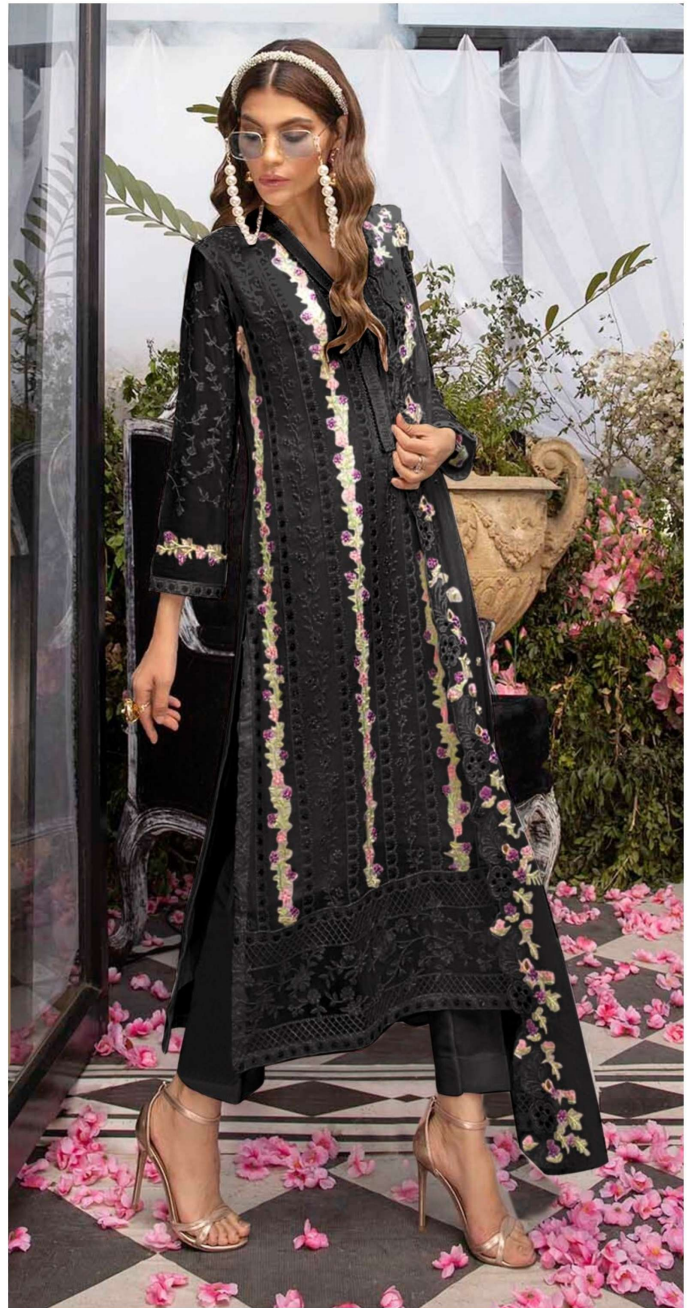

**READYMAD**  
**#R-1046-A**

**READYMAD**  
**#R-1046-B**

**READYMAD**  
**#R-1046-A**

**TOP- GEORGET WITH EMBROIDERY**

**BOTTOM- SILK STICH**

**DUPATTA - NAJMEEN EMBROIDERY**

- Ⓟ DRY CLEAN ONLY.
- ⓧ DO NOT USE ANY BLEACH OR STAIN REMOVING CHEMICAL.
- ☎ IRON THE FABRIC AT MODERATE TEMPERATURE.

**READYMAD**  
**#R-1046-B**

**TOP- GEORGET WITH EMBROIDERY**

**BOTTOM- SILK STICH**

**DUPATTA - NAJMEEN EMBROIDERY**

- Ⓟ DRY CLEAN ONLY.
- ⓧ DO NOT USE ANY BLEACH OR STAIN REMOVING CHEMICAL.
- ☎ IRON THE FABRIC AT MODERATE TEMPERATURE.