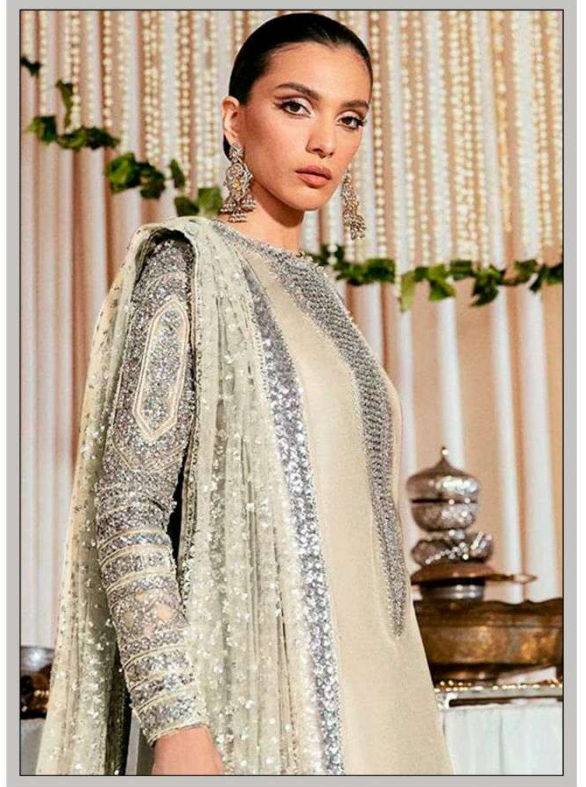

DEEPSY
suits

D-1087 A

- TOP:** Georgette with embroidery
- BOTTOM /INNER:** Santoon
- DUPATTA:** Net with embroidery

DEEPSY
suits

D-1087 A

TOP: Georgette with embroidery
BOTTOM /INNER: Santoon
DUPATTA: Net with embroidery

DEEPSY
suits

D-1087 B

- TOP:** Georgette with embroidery
- BOTTOM /INNER:** Santoon
- DUPATTA:** Net with embroidery

DEEPSY
suits

D-1087 C

TOP: Georgette with embroidery

**BOTTOM
/INNER:** Santoon

DUPATTA: Net with embroidery

TOP: Georgette with embroidery

BOTTOM: sentoon

DUPATTA: Net with embroidery

D-1087A

D-1087B

D-1087C