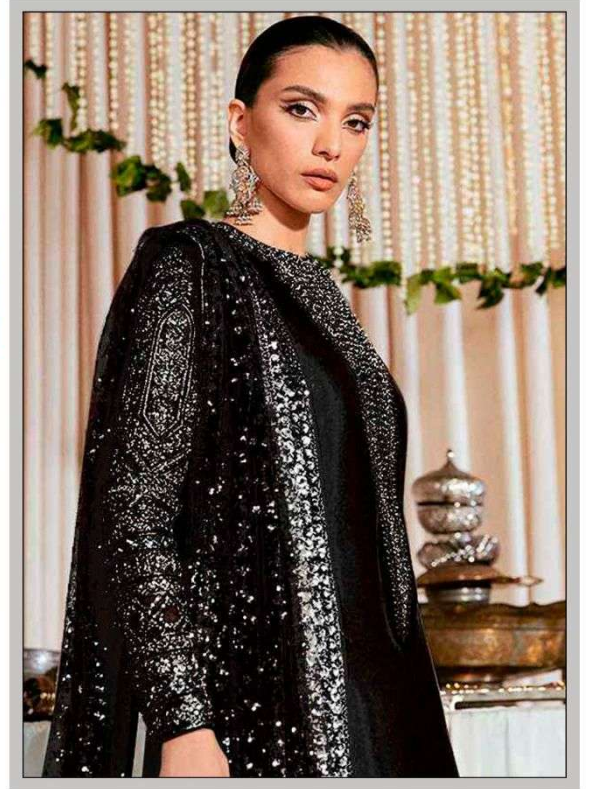

DEEPSY
suits

D-1087 A

- TOP:** Georgette with embroidery
- BOTTOM /INNER:** Santoon
- DUPATTA:** Net with embroidery

DEEPSY
suits

D-1087 A

TOP: Georgette with embroidery
BOTTOM /INNER: Santoon
DUPATTA: Net with embroidery

DEEPSY
suits

D-1087 B

- TOP:** Georgette with embroidery
- BOTTOM /INNER:** Santoon
- DUPATTA:** Net with embroidery

DEEPSY
suits

D-1087 C

TOP: Georgette with embroidery

**BOTTOM
/INNER:** Santoon

DUPATTA: Net with embroidery

TOP: Georgette with embroidery

BOTTOM: sentoon

DUPATTA: Net with embroidery

D-1087A

D-1087B

D-1087C