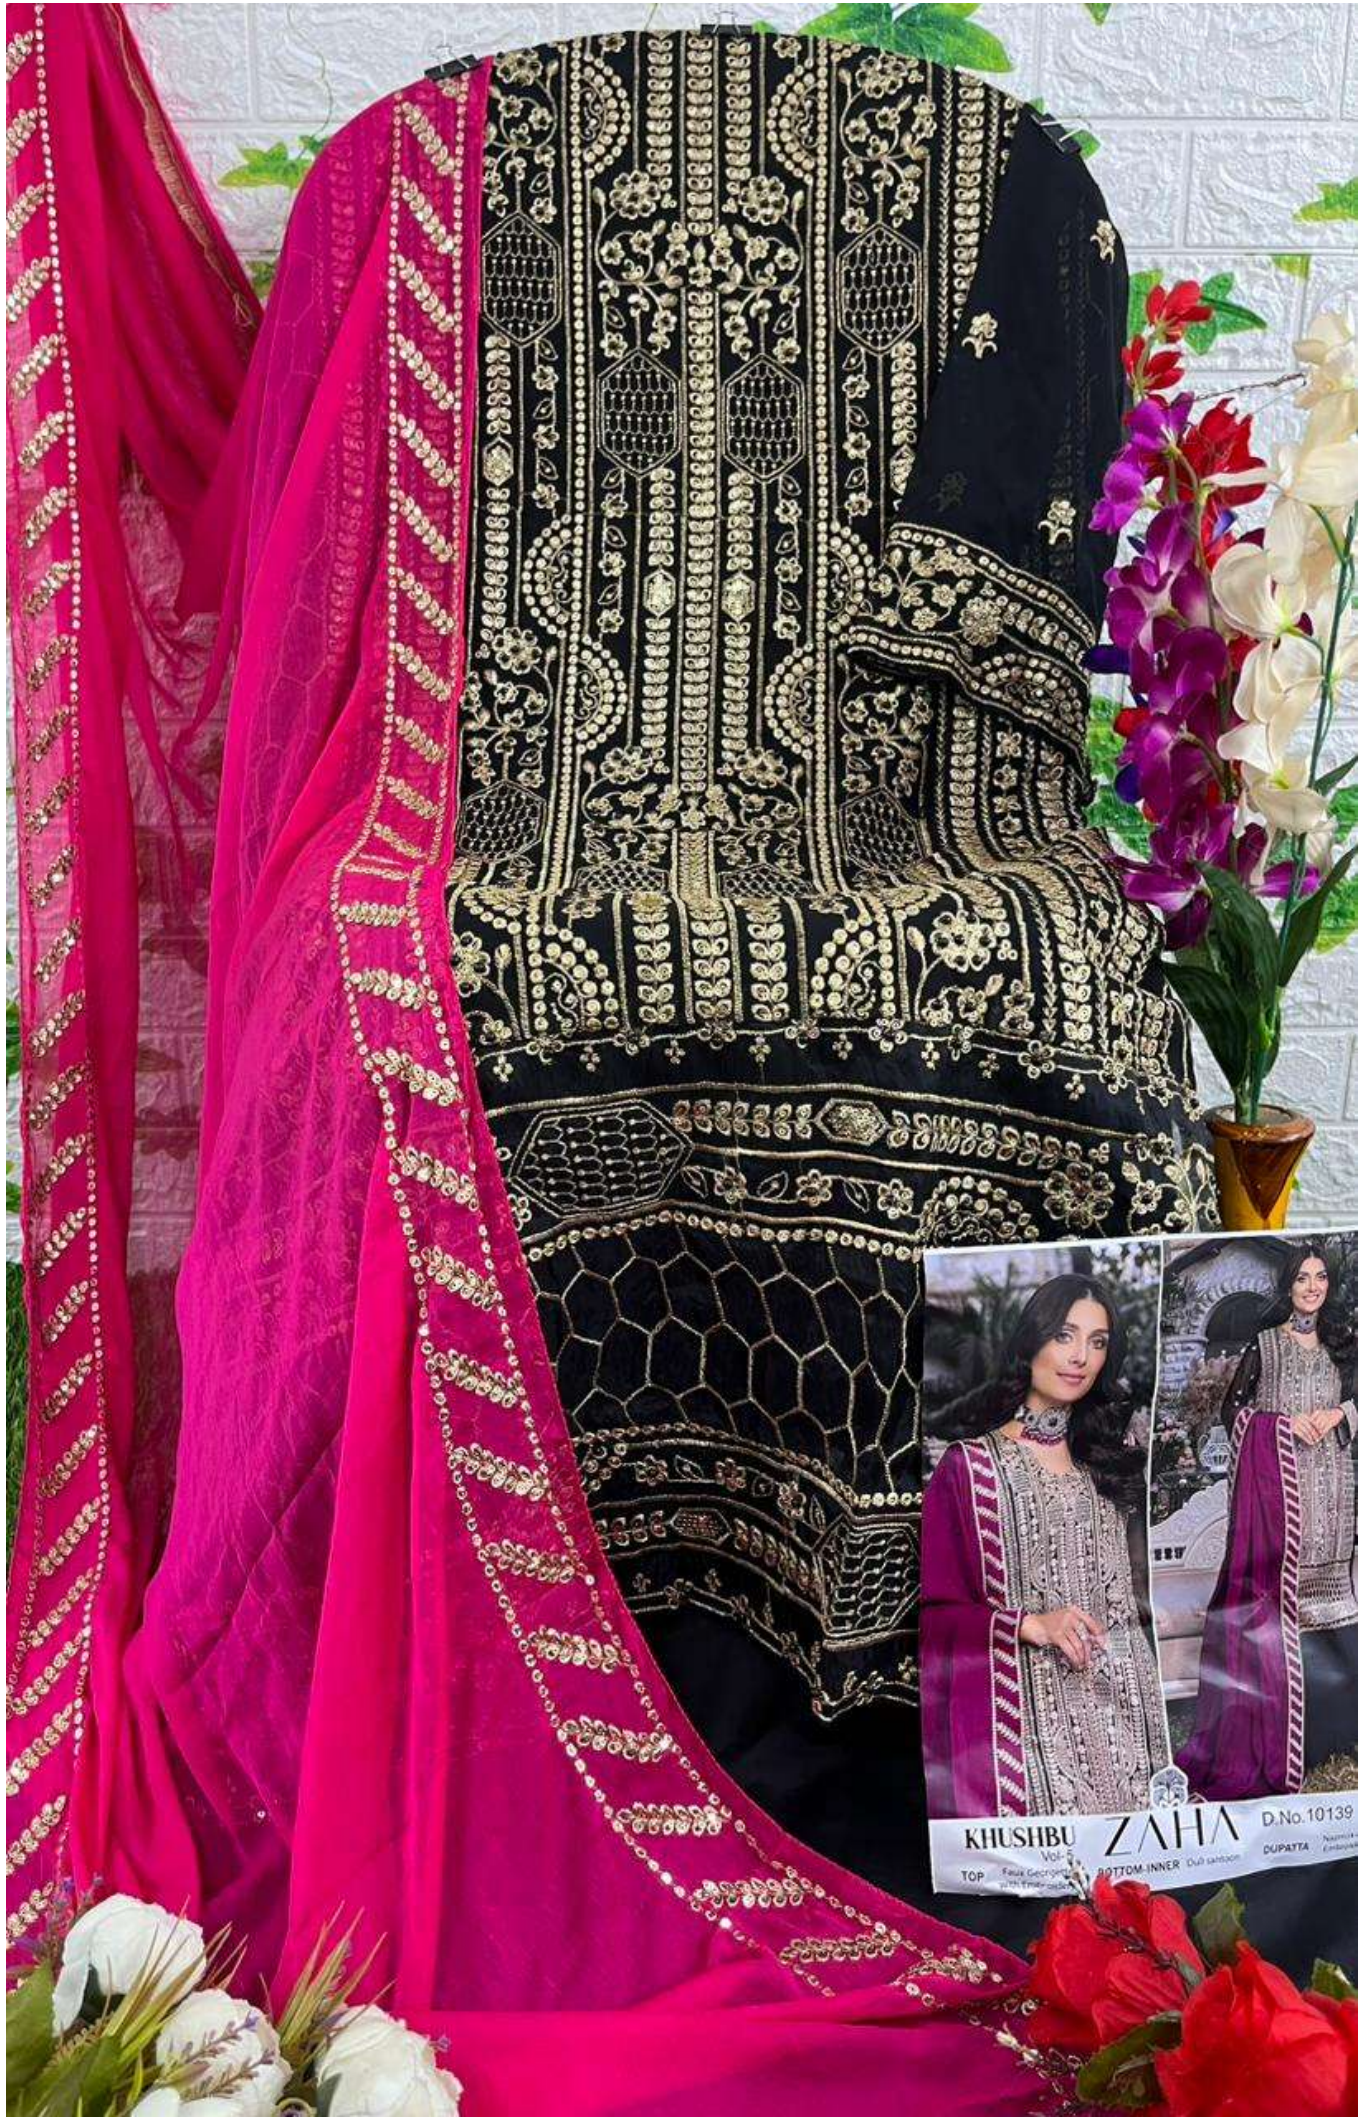

ZAHA  
KHUSHBU  
Vol-5

**KHUSHBU**  
Vol-5

**TOP** Faux Georgette  
with Embroidery

**ZAHA**

**BOTTOM-INNER** Dull santoon

**D.No.10137**

**DUPATTA** Nazmin with  
Embroidery

**KHUSHBU**  
Vol-5  
TOP Faux Georgette with Embroidery

**Z**  
BOTTOM

No.10137

**KHUSHBU**  
Vol-5

**TOP** Faux Georgette  
with Embroidery

**ZAHA**

**BOTTOM-INNER** Dull santoon

**D.No.10138**

**DUPATTA** Nazmin with  
Embroidery

**KHUSHBU** Vol-5 **ZAFRA** No. 10138  
1 Blue Georgette with Embroidery  
BOTTOM-UP

**KHUSHBU**  
Vol-5

**TOP** Faux Georgette  
with Embroidery

**ZAHA**

**BOTTOM-INNER** Dull santoon

**D.No.10139**

**DUPATTA** Nazmin with  
Embroidery

**KHUSHBU** Vol. 2  
TOP Faux Georgette with Embroidery

**ZAHA** D.No. 10139  
DUPATTA Namika Embroidery

BOTTOM-INNER Dual Satbon

**ZAHA**

**KHUSHBU**  
Vol-5

**TOP**  
Faux Georgette  
with Embroidery

**BOTTOM-INNER**  
Dull santoon