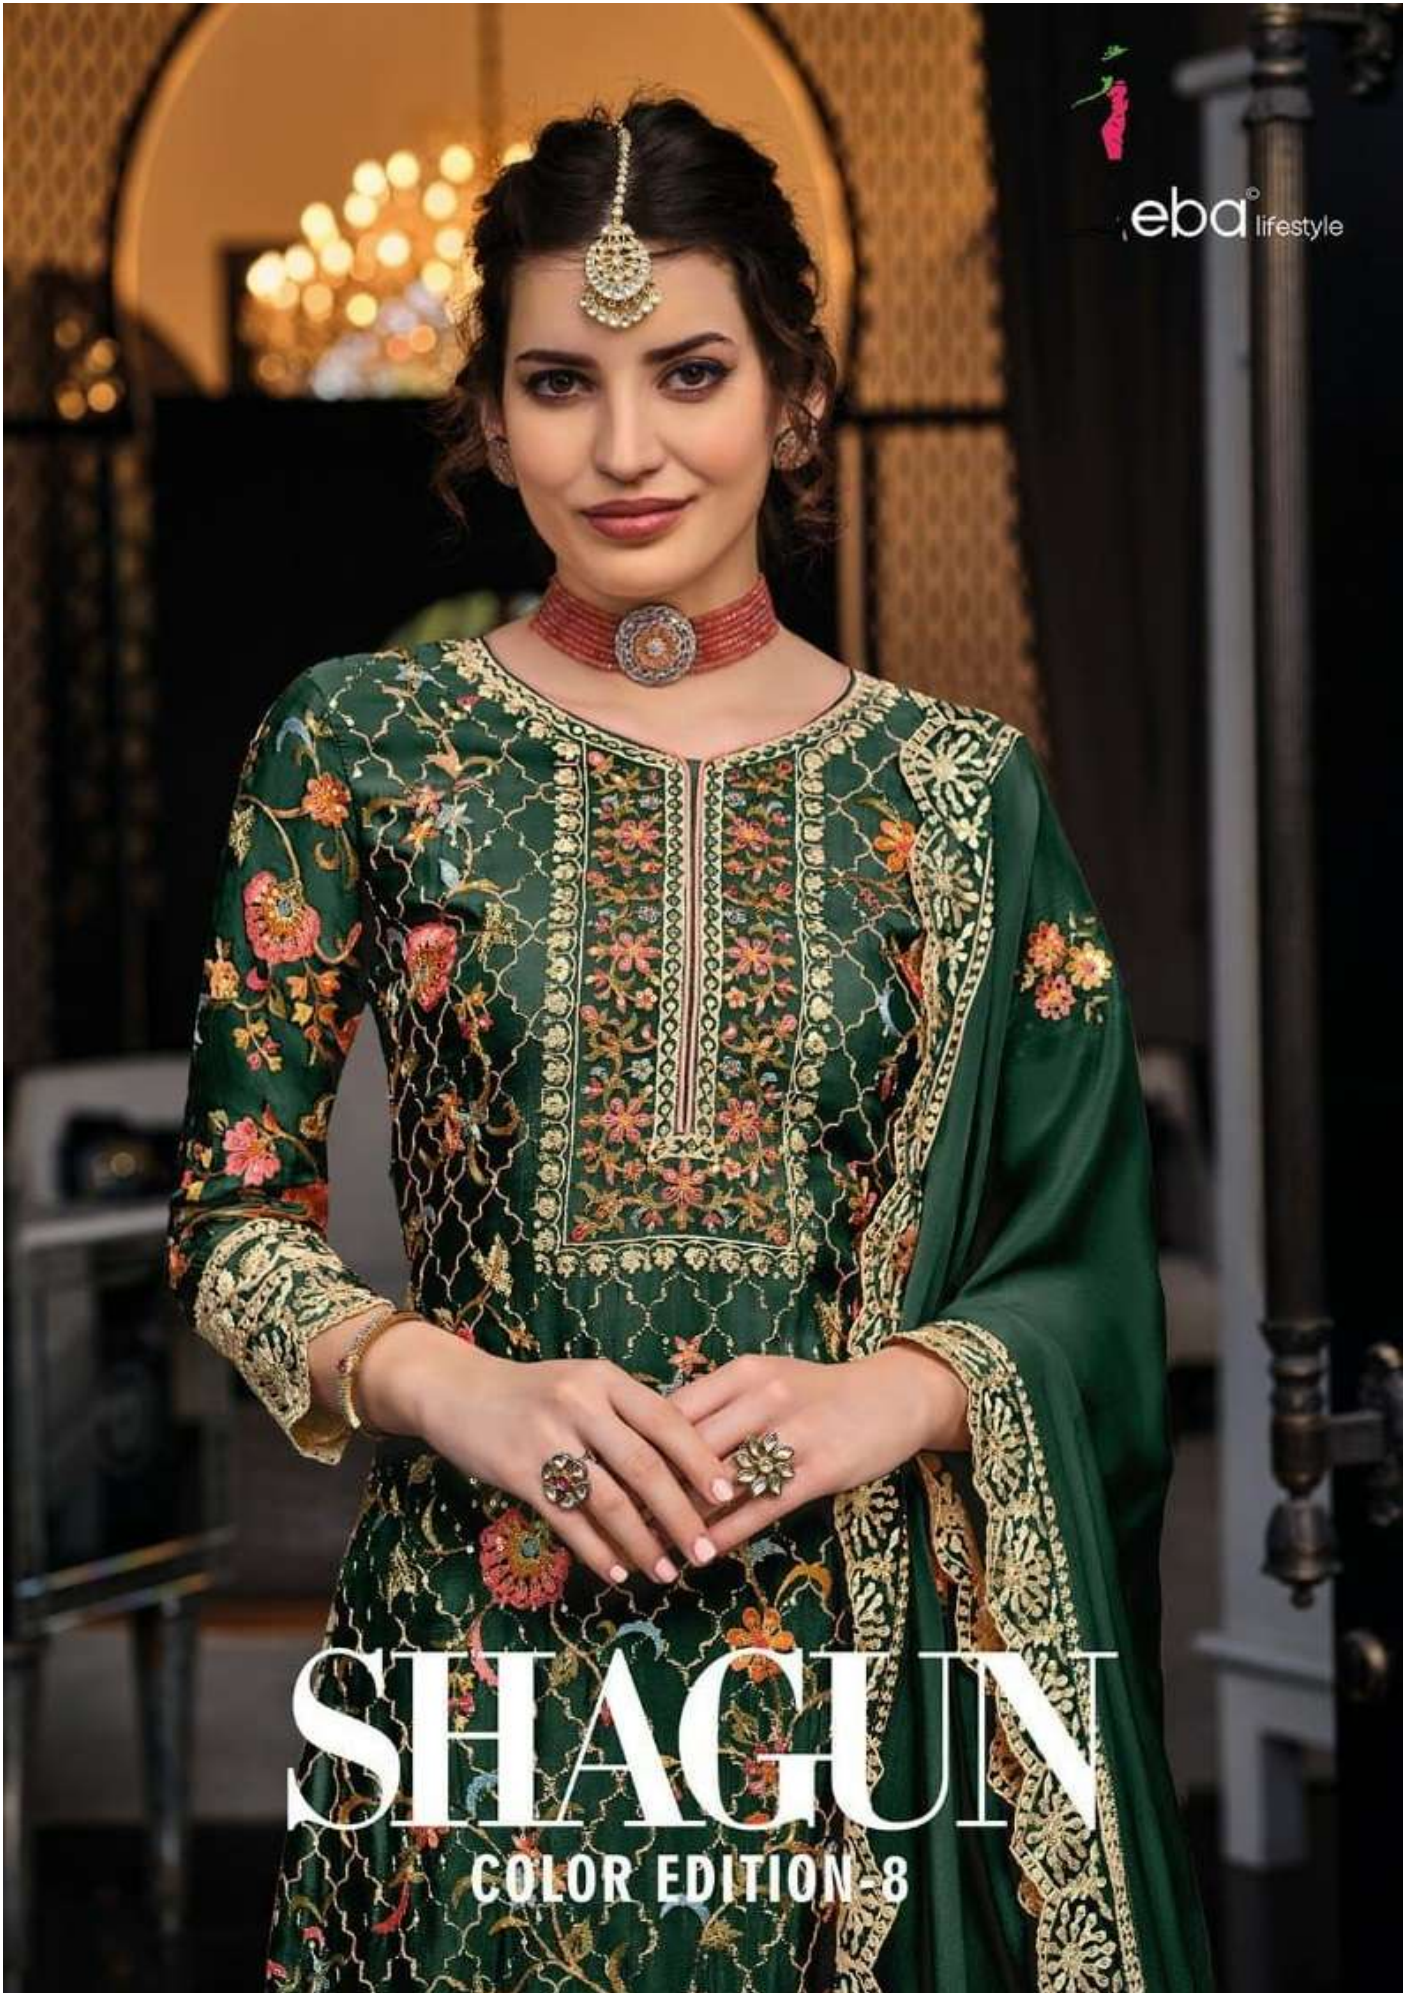

# SHAGUN

COLOR EDITION-8

eba lifestyle

SHAGUN | 1447-A

SHAGUN | 1447-B

SHAGUN | 1447-C

eba lifestyle

SHAGUN | 1447-D