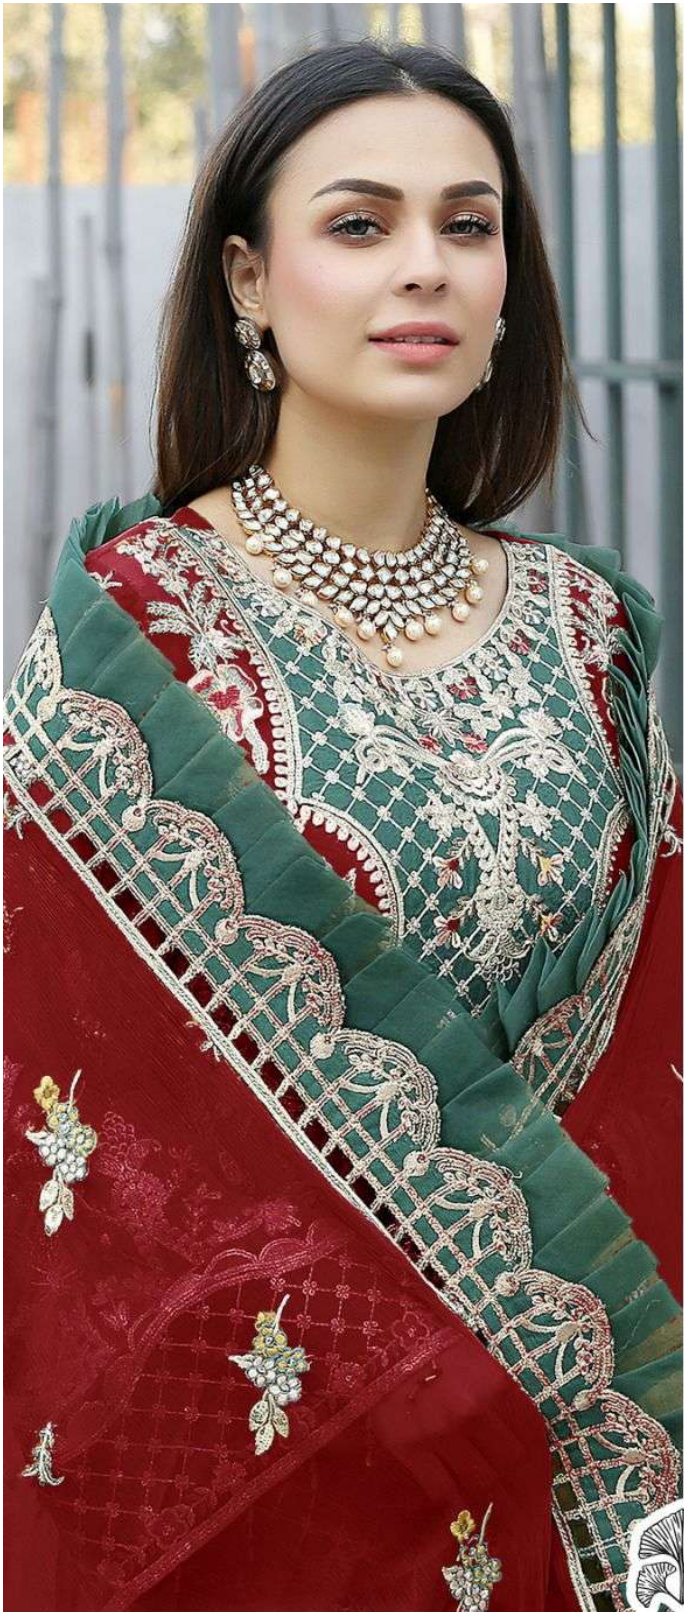

ZAHA
SAMANTHA

SAMANTHA ZAHA

TOP Faux Georgette with Embroidery

BOTTOM-INNER Dull santoon

D.No.10132-A

DUPATTA Nazmin with Embroidery

SAMANTHA

ZAHA

D.No.10132-B

TOP Faux Georgette with Embroidery

BOTTOM-INNER Dull santoon

DUPATTA Nazmin with Embroidery

SAMANTHA

ZAHA

D.No.10132-C

TOP Faux Georgette with Embroidery

BOTTOM-INNER Dull santoon

DUPATTA Nazmin with Embroidery

SAMANTHA

ZAHA

D.No.10132-D

TOP Faux Georgette with Embroidery

BOTTOM-INNER Dull santoon

DUPATTA Nazmin with Embroidery

ZAHA

SAMANTHA

TOP Fox Georgette
with Embroidery

BOTTOM-INNER Dull santoon

DUPATTA Nazmin with
Embroidery

10132-A

10132-B

10132-C