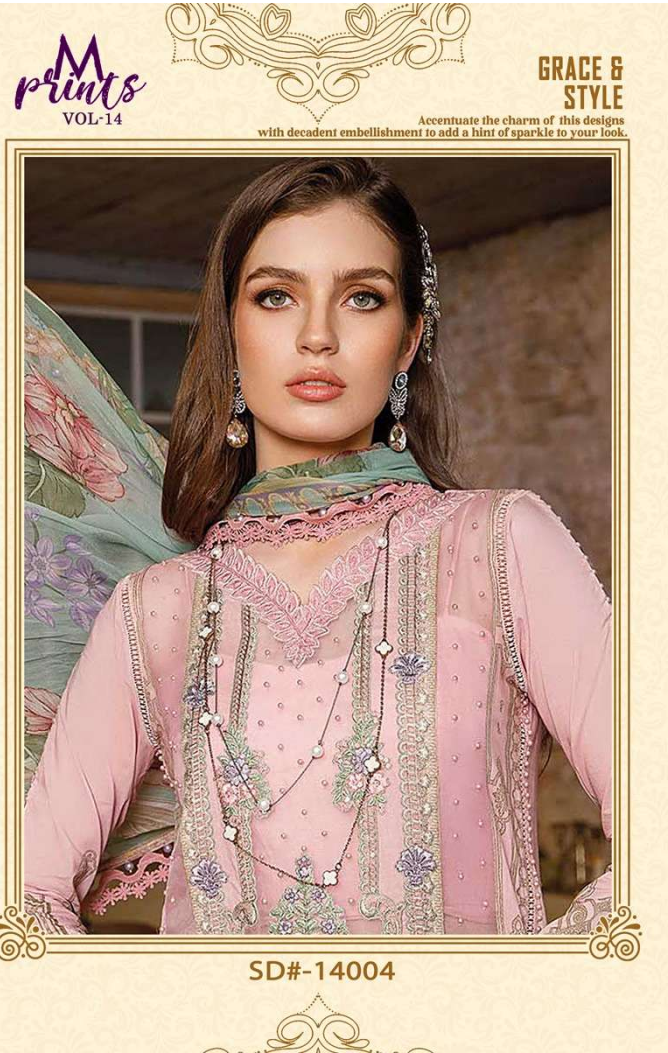

shraddha
DESIGNER

M
prints
VOL-14

M
prints
VOL-14

SD
shraddha
DESIGNER

**STYLISH
ELEGANCE**

SD#-14003

Accentuate the charm of this designs with decadent embellishment to add a hint of sparkle to your look.

LADY OF LIGHT

Bright colours and bold patterns lift up the spirits. the world waits on you to let your hair down and start the evening in style.

SD#-14001

M
prints
VOL-14

SD
shraddha
DESIGNER

SJ
shreddha
DESIGNS

M
prints
VOL-14

**GRACE &
STYLE**

Accentuate the charm of this designs
with decadent embellishment to add a hint of sparkle to your look.

SD#-14004

SIMPLE SENSATION

Quiet in its ecstasie tones, yet oozing style from a million miles, for silent observers with the loudest minds.