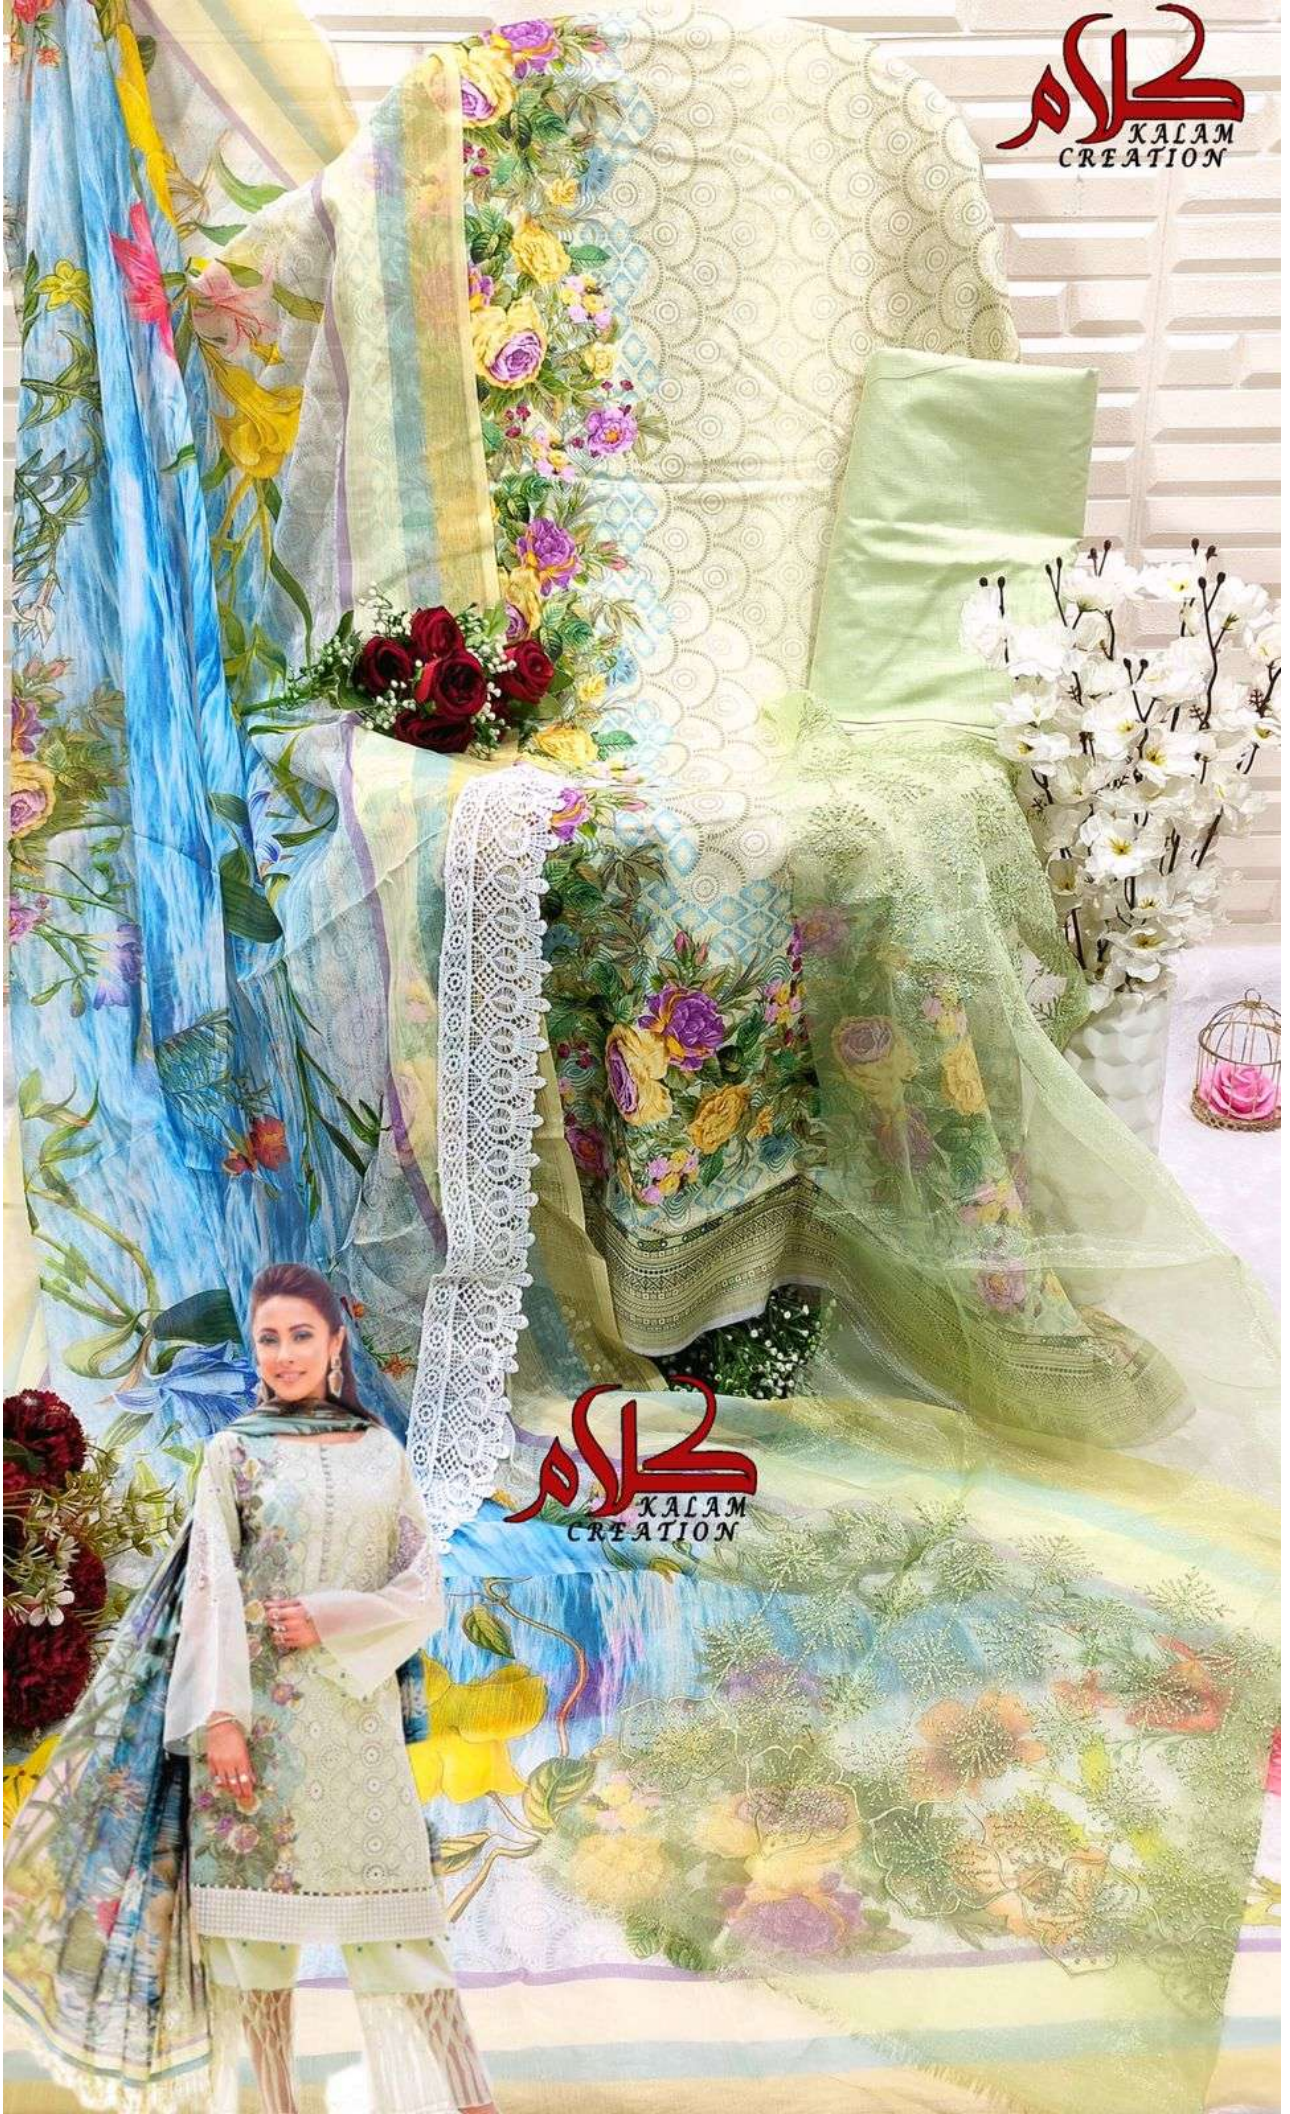

كلام
KALAM
CREATION

كلام
KALAM
CREATION