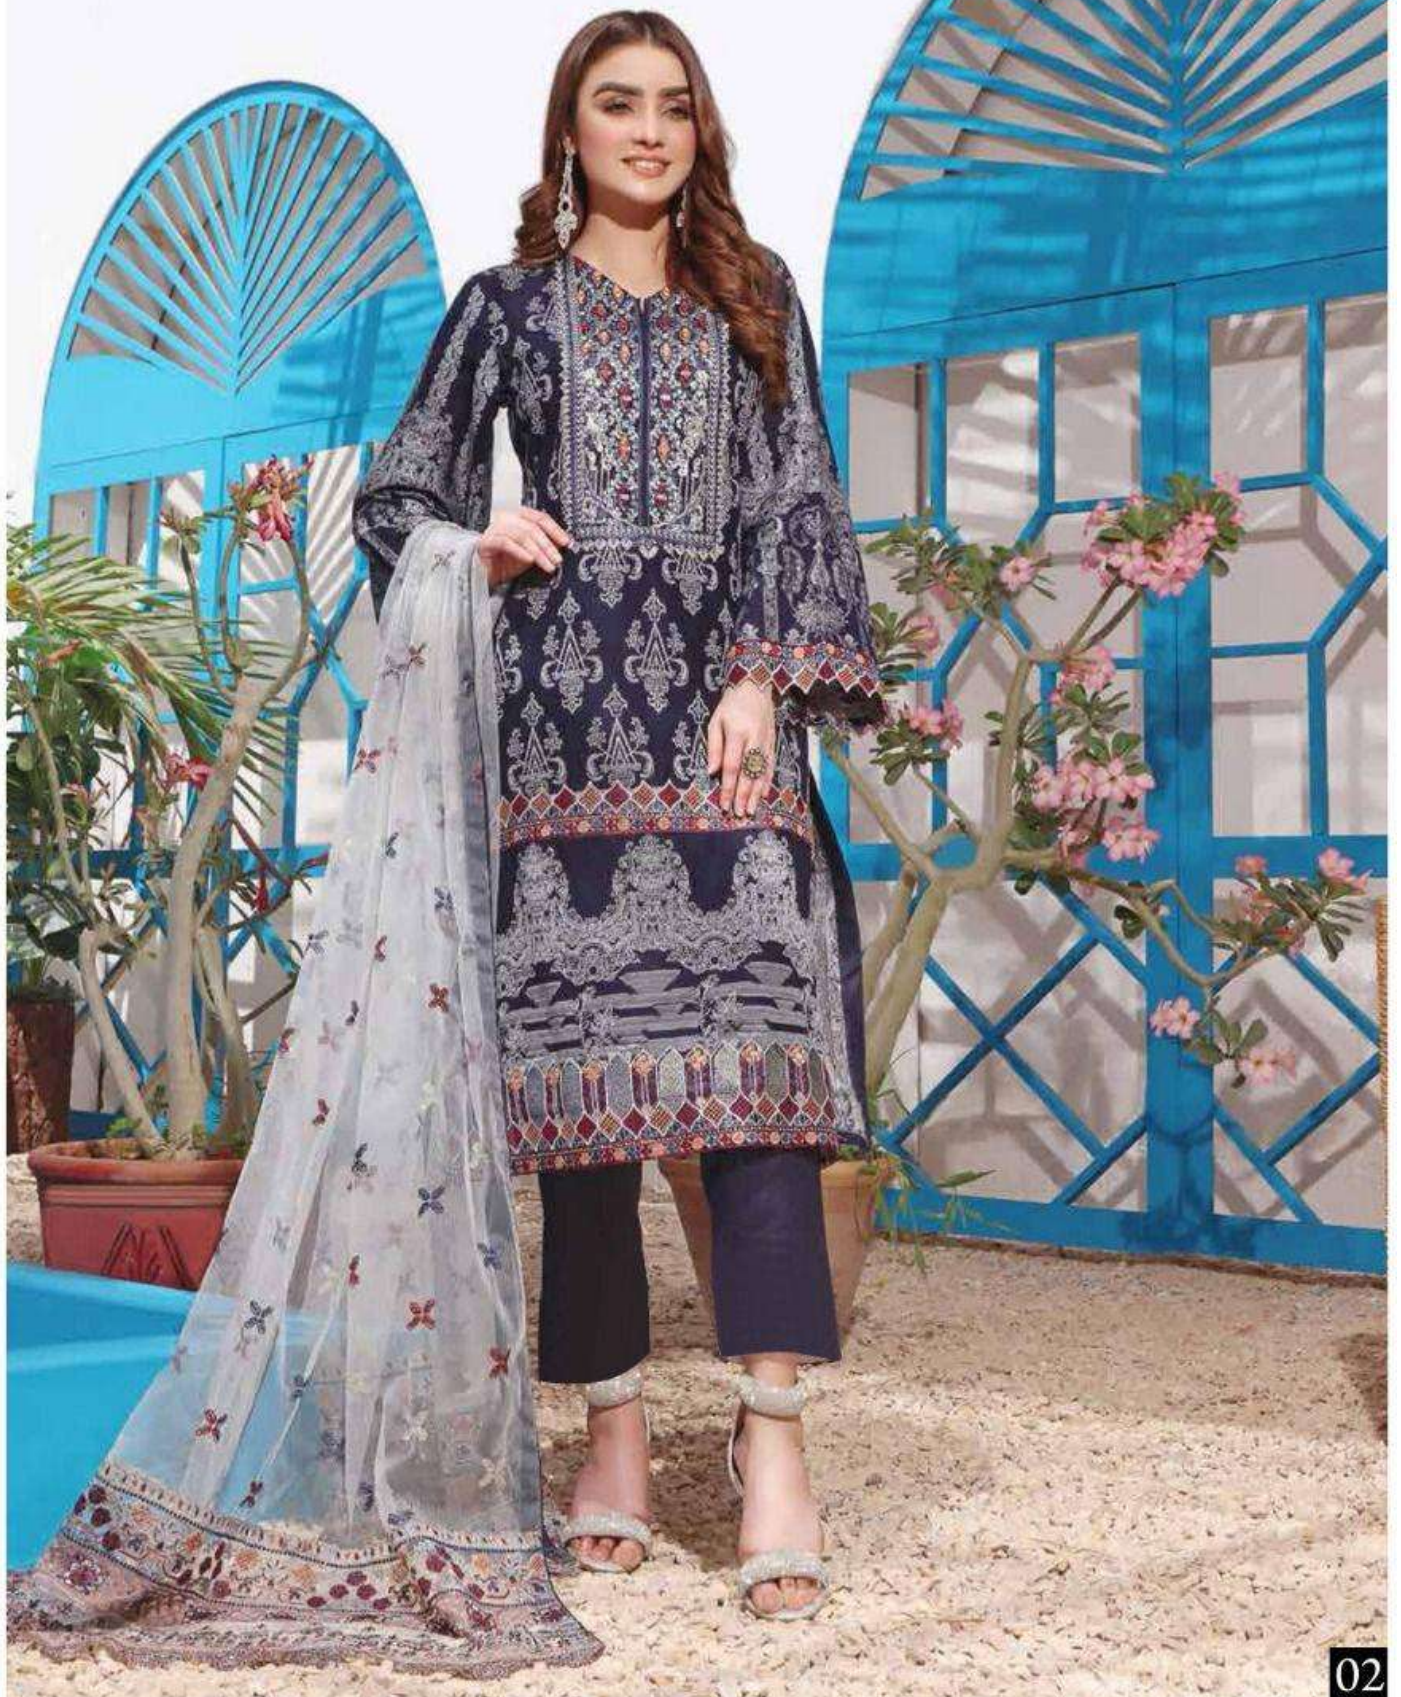

SANA SAFINAZ