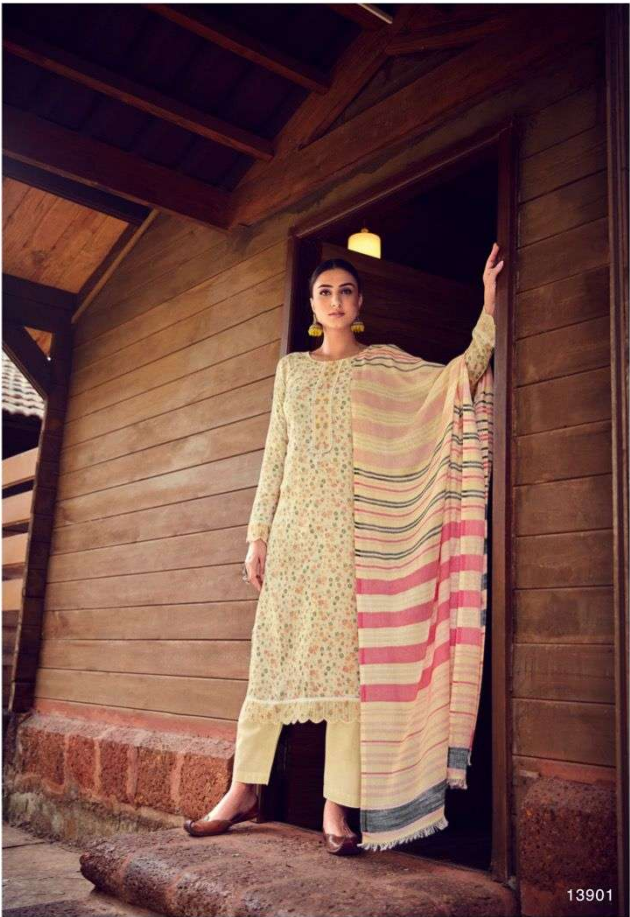

GULL JEE

M I Z A

13902

13903

13904

13905

DESIGN NO.	PRICE	
13901	999/-	:TOP: COTTON SATIN DIGITAL PRINT WITH EMBROIDERY
13902	999/-	
13903	999/-	:BOTTAM: COTTON
13904	999/-	
13905	999/-	:DUPATTA: PURE COTTON WEAVE
13906	999/-	
Total Pieces: 6		Total Amount: 5994/-+GST