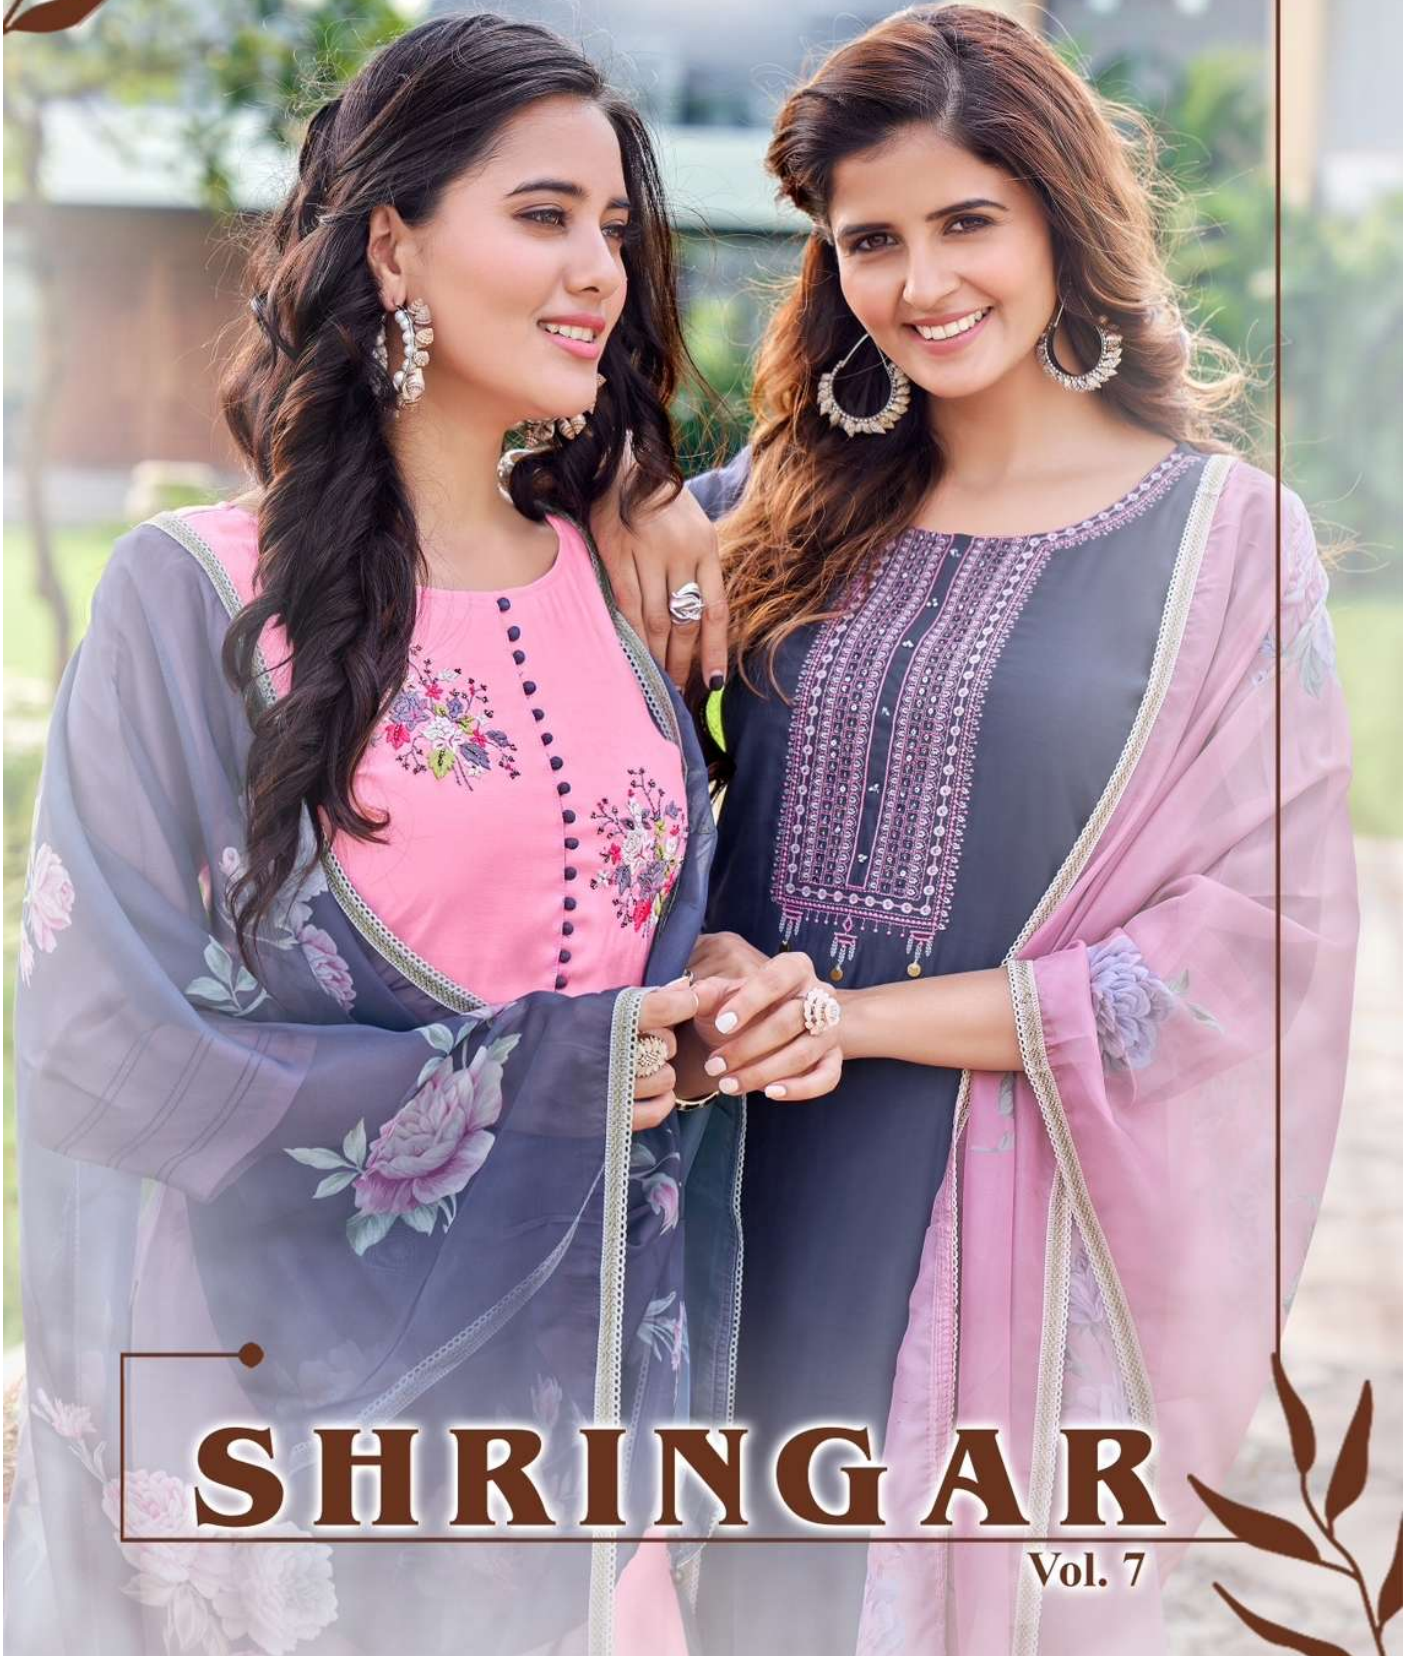

MITTOO

NATURAL ETHNIC WEAR

SHRINGAR

Vol. 7

MITTOO

S
E
T
T
E
R

Trend

1018