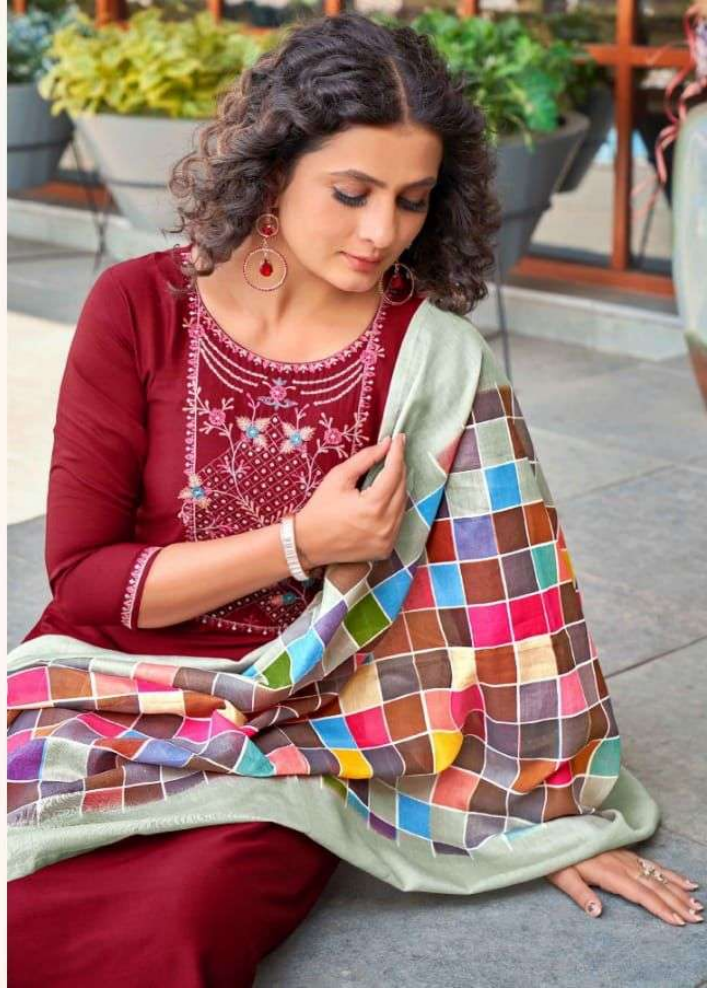

13697

PERFECT ATTITUDE