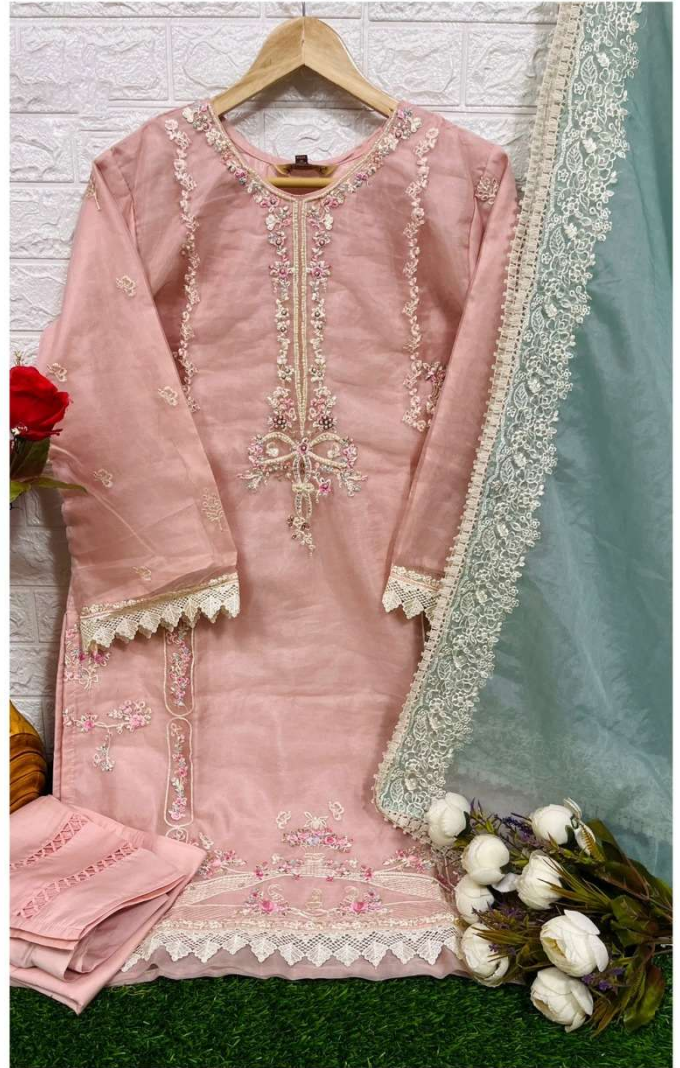

CODE: D-309

DEEPSY
suits

READY MADE
COLLECTION

SIZE:- XL

Care Instructions

>Dry clean recommended

>Do not use anytype of bleach or stain removing chemicals.

>Do not overexpose damp fabrics to strong sunlight.

>Iron at moderate temperature.