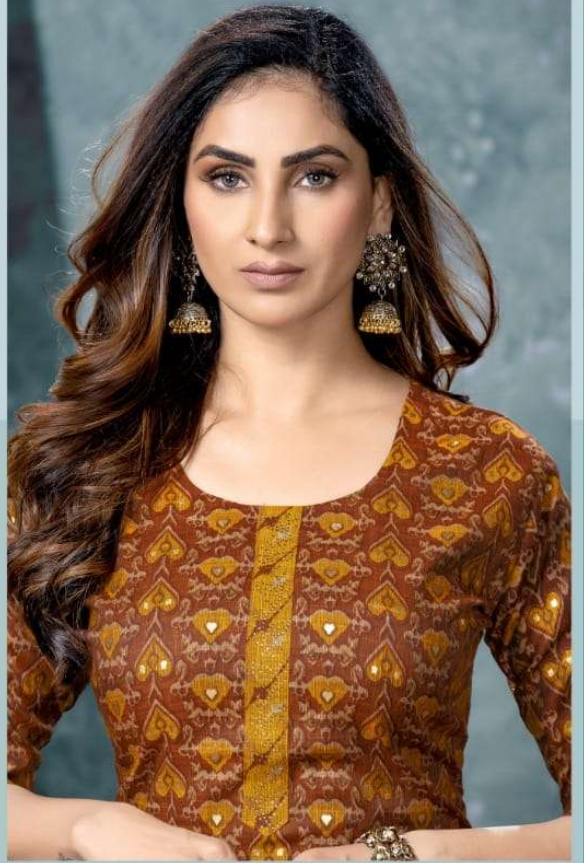

 **KINTEI**®
Fashion Future

VOL. II

ROCK STAR

GRACEFUL
there's a new mood for women and it's full of sophistication glamour and seductive womanly charm

she wears than a color fashion and style always depend on good color and fantastic combination of shades but as per our opinion every color says your mood and reflects your personality.

— ENHANCED

THE ROCK STAR 1103

there's a new mood for women and it's full of sophistication glamour and seductive womanly charm

you are one deep mystery not only are you the most alluring mystery but you are also someone who is an incredible rainbow of a billion hues.

this collection bring you an unmatched luxury in brilliant tones with a wide range of contemporary work.

THE
**ROCK
STAR**
1102

GLANCE

stand attention for styles latest construction,
combination pattern with collection makes it reliable.

Make the world go crazy with fiery passion at a single glance of you be the goddess That makes the heart of men flutter.

THE
ROCK
STAR
1107