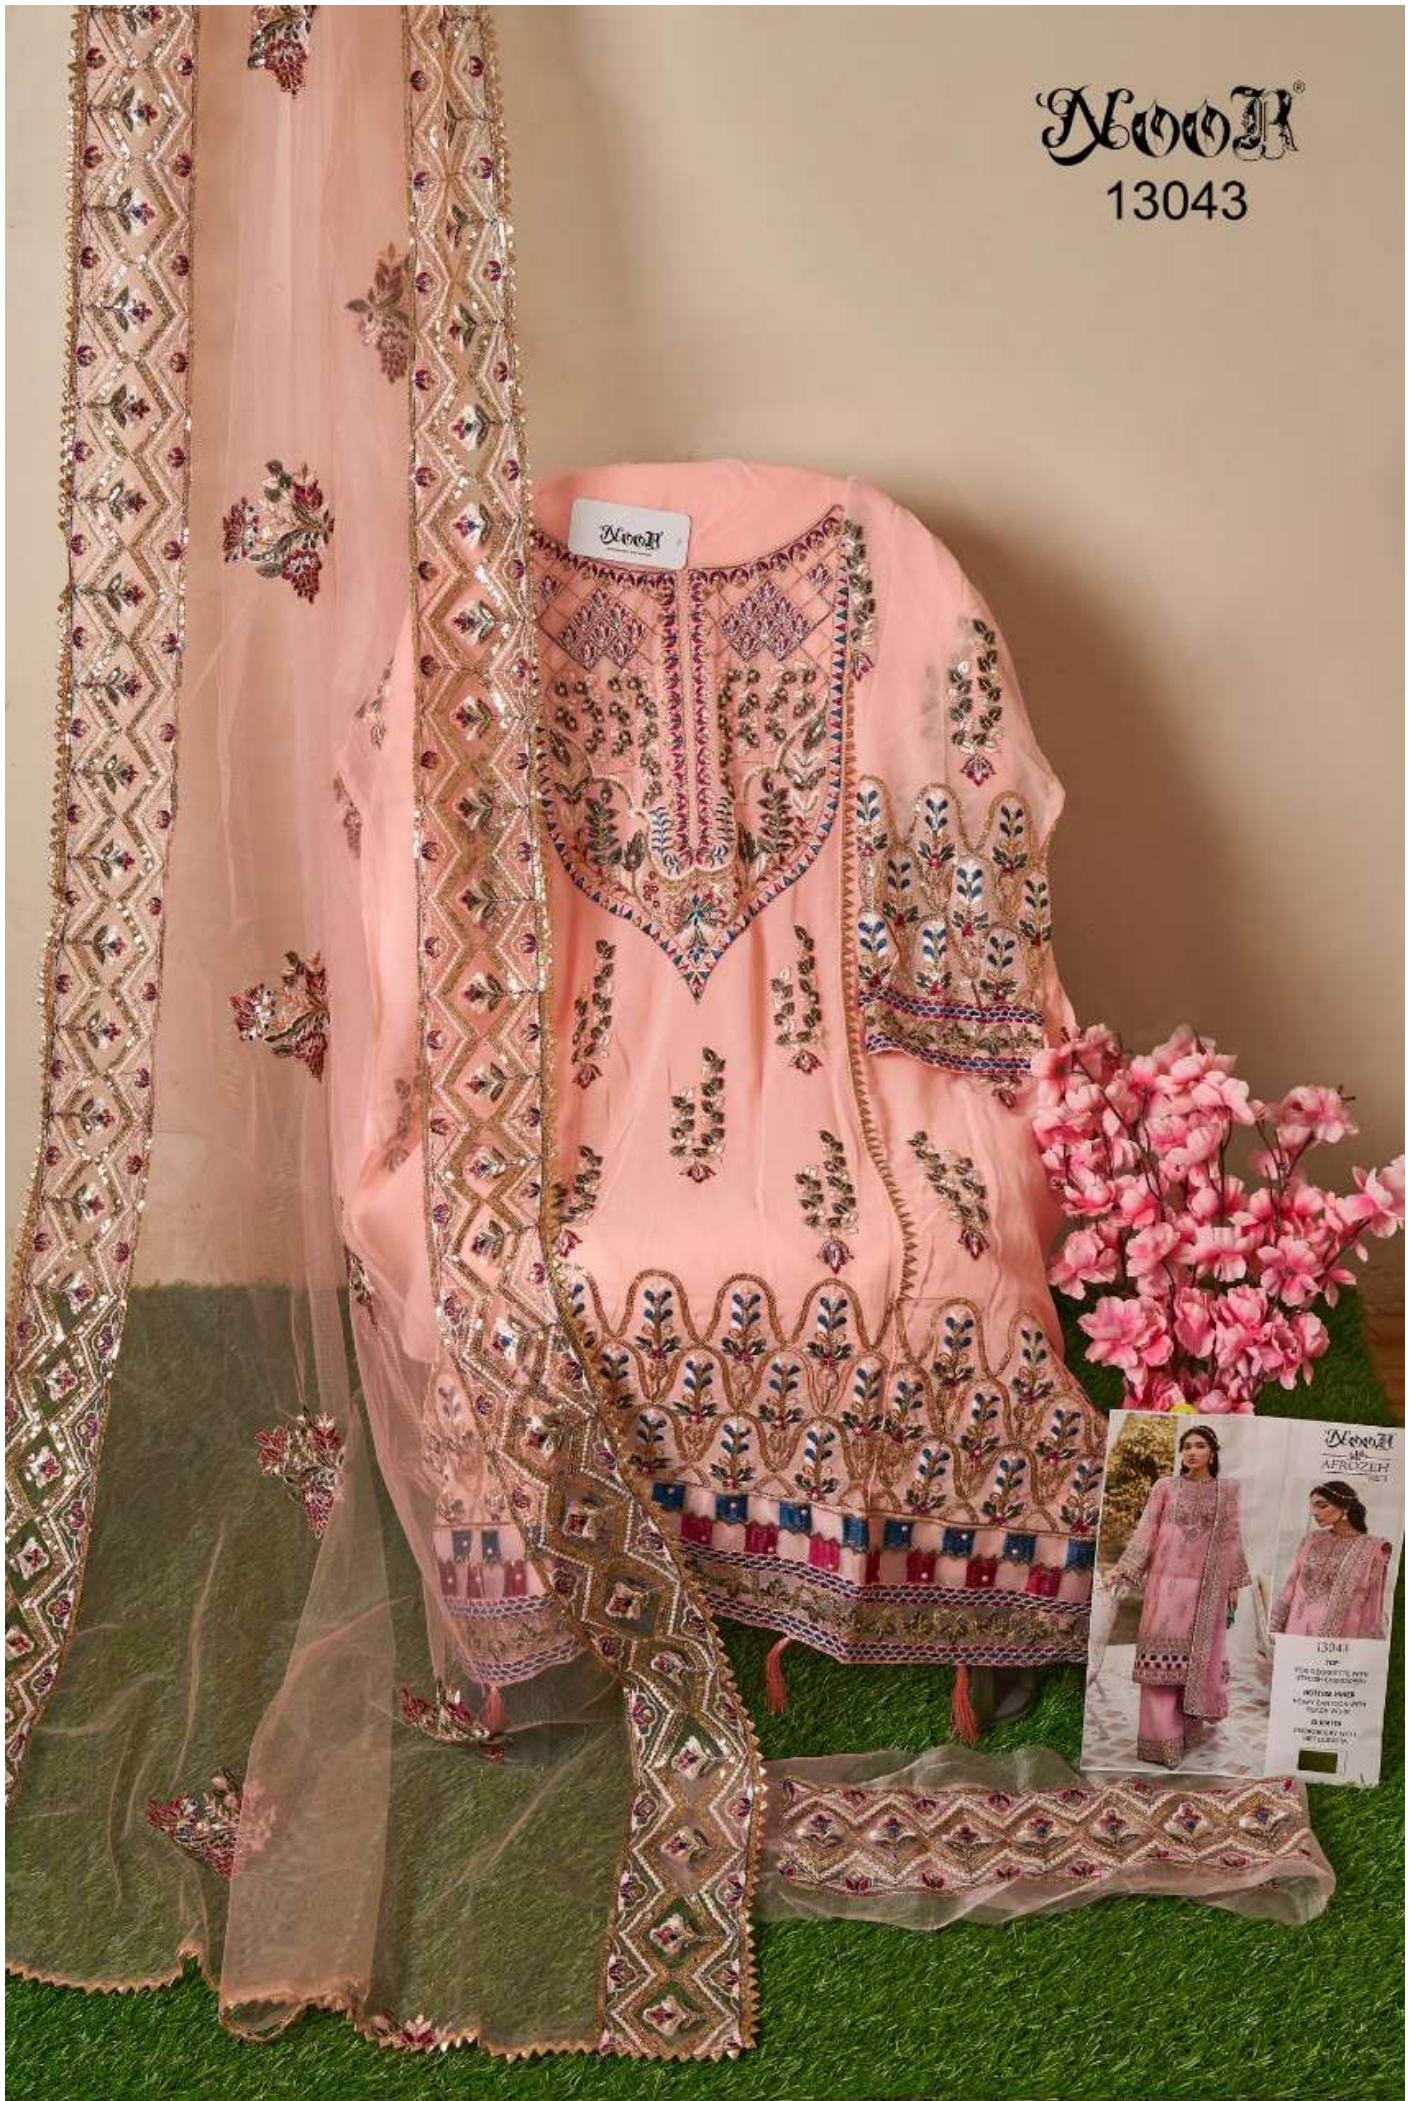

13042

TOP
WITH 22% COTTON, 78% POLYESTER
DUSTY COLOURS
HEAVY EMBROIDERY WITH
FANCY ZARI

SLITTED
EMBROIDERED HEM WITH
NET TRIMMING

Noor®

13043

NOOR®

AFROZEH

VOL-3