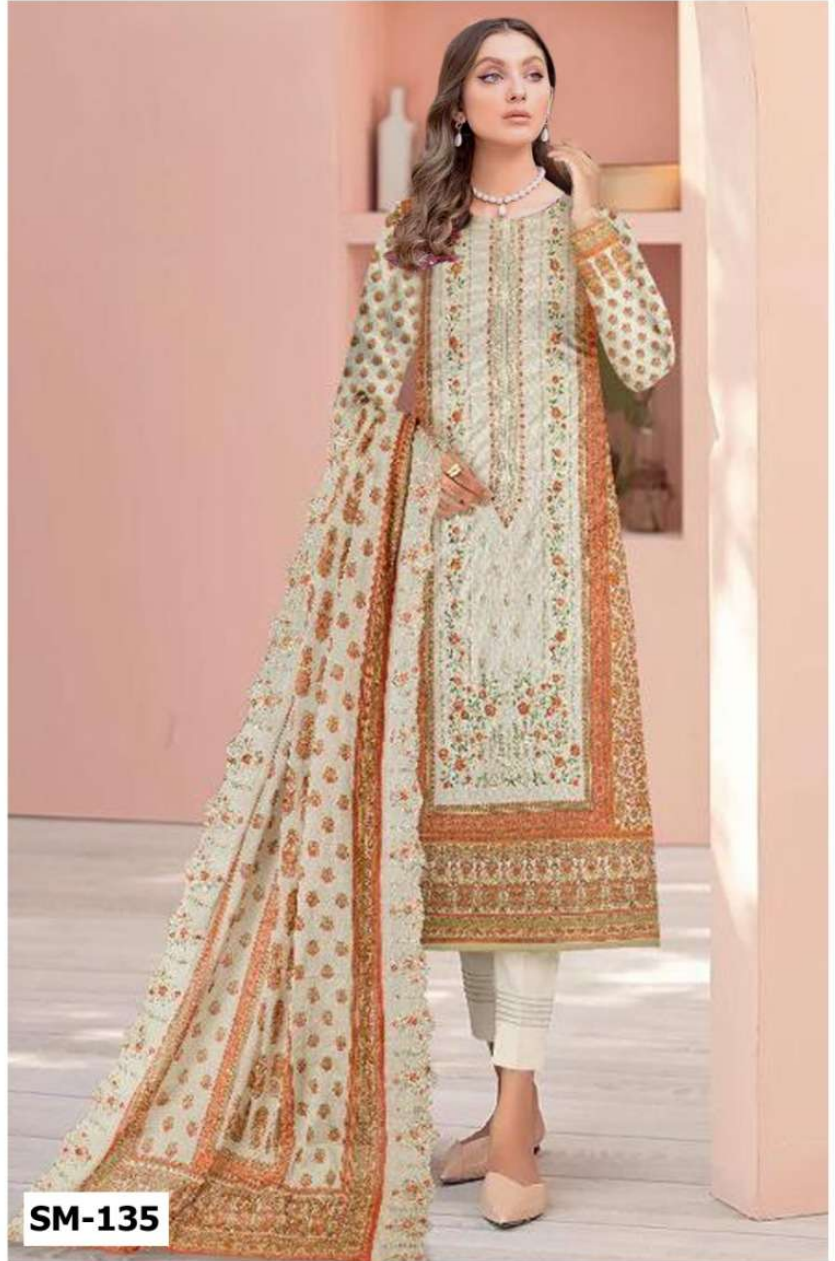

Fabric Details

TOP:-Lawn Cotton With
Self Embroidery

BOTTOM:-Cotton

DUPATTA:- Mal Cotton
With Self Embroidery

Fabric Details

TOP:-Lawn Cotton With
Self Embroidery

BOTTOM:-Cotton

DUPATTA:- Mal Cotton
With Self Embroidery

Neck

Bottom

 TM
سنا مريم
Sana Maryam

 سنا مريم
Sana Maryam

Riwayat Lawn Collection

سنا مریم
Sana Maryam

Fabric Details
TOP- Lawn Cotton With Self Embroidery
BOTTOM- Cotton
DUPATTA - Mal Cotton With Self Embroidery