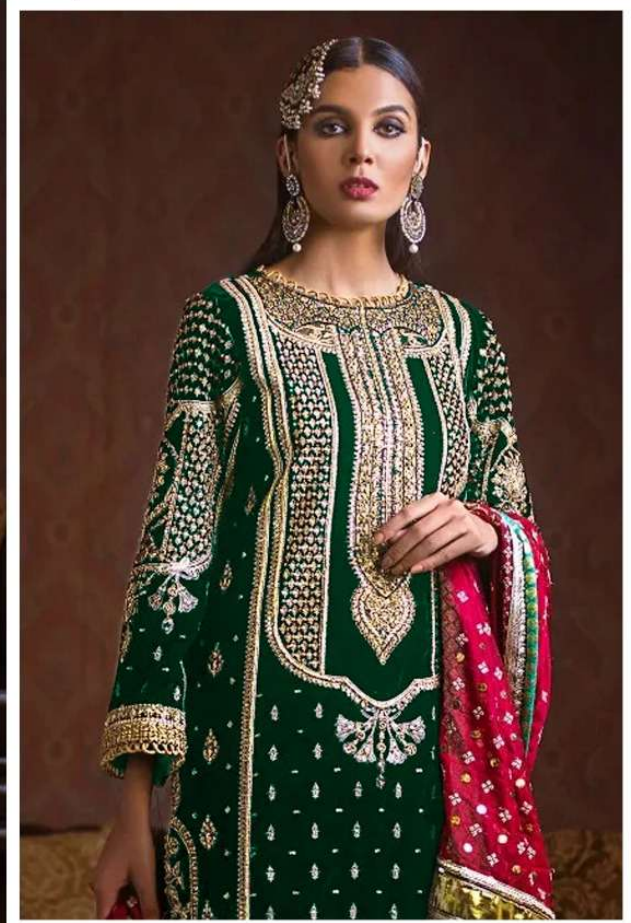

DS
DEEPSY
SUITA

D-1051 A

TOP: Fox Georgette

BOTTOM/
INNER: Santoon

DUPATTA: Chinon with work

DS
DEEPSY
SUITA

D-1051 A

TOP: Fox Georgette

BOTTOM/
INNER: Santoon

DUPATTA: Chinon with work

DS
DEEPSY
SUITA

D-1051 B

TOP: Fox Georgette

BOTTOM/
INNER: Santoon

DUPATTA: Chinon with work

DS
DEEPSY
SUITA

D-1051 C

TOP: Fox Georgette

BOTTOM/
INNER: Santoon

DUPATTA: Chinon with work

TOP: Fox Georgette

BOTTOM/
INNER: Santoon

DUPATTA: Chinon with work

D-1051 A