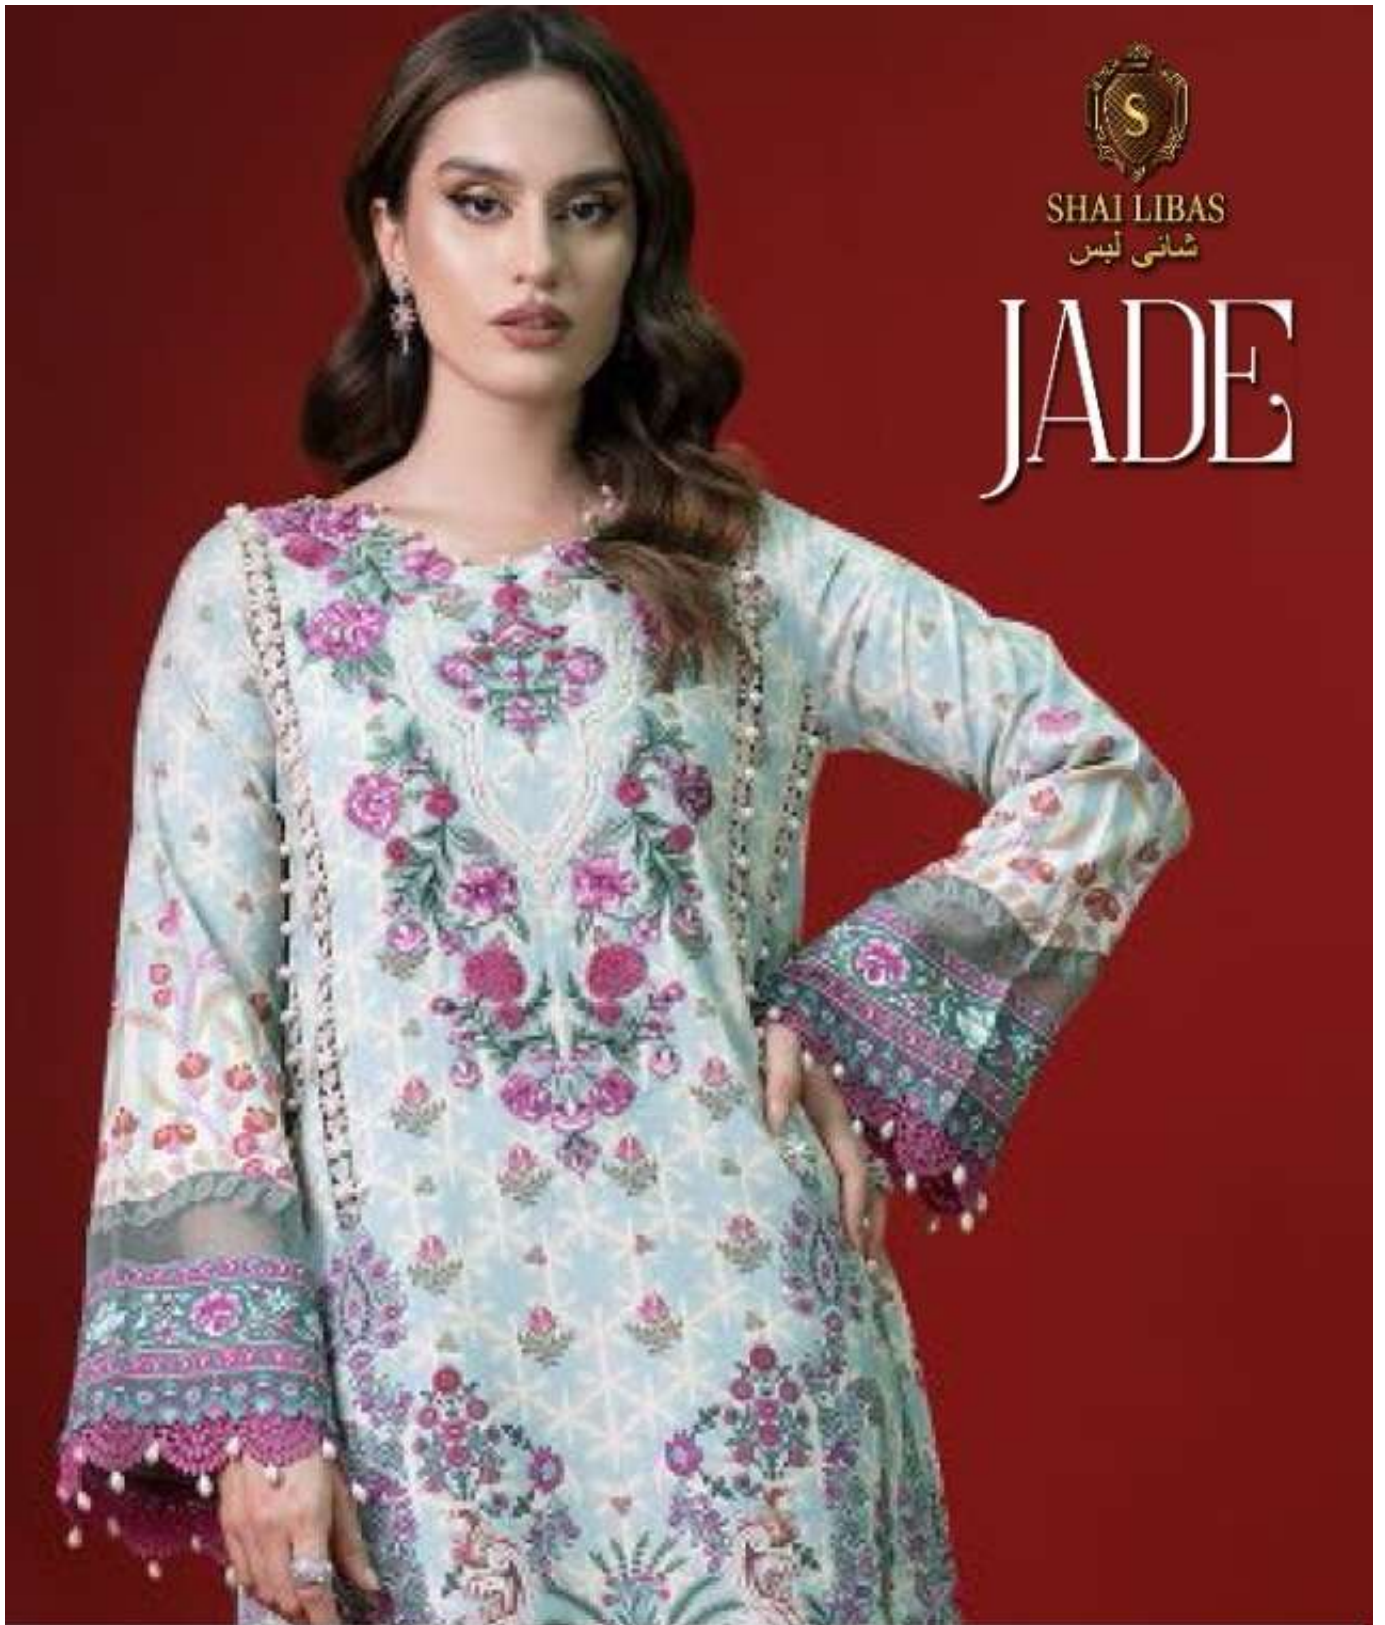

SHAI LIBAS
شانی لبس

JADE

Solitaire by Shai Libas

JADE

Solitaire by

FABRIC CARE INSTRUCTIONS:

- Hand Wash Preferred,
- Do NOT Bleach, Mild Detergent
- Soak all items separately in water

THIS PACKET CONTAINS:

- 3 MTR DIGITAL PRINTED AIRJET LINEN SHIRT
- 2.5 MTR DYED LINEN TROUSER
- 1 PC ORGANZA EMBED NECKLINE
- 1 YARD ORGANZA EMBED LACE

K 20036

JADE

Solitaire by

FABRIC CARE INSTRUCTIONS:
- Hand Wash Preferred,
- Do NOT Bleach, Mild Detergent
- Soak all items separately in water

THIS PACKET CONTAINS:

K 20048

- 3 MTR DIGITAL PRINTED AIRJET LINEN SHIRT
- 2.5 MTR DYED LINEN TROUSER
- 1 PC ORGANZA EMBED NECKLINE
- 1 YARD ORGANZA EMBED LACE

JADE

Solitaire by

FABRIC CARE INSTRUCTIONS:

- Hand Wash Preferred,
- Do NOT Bleach, Mild Detergent
- Soak all items separately in water