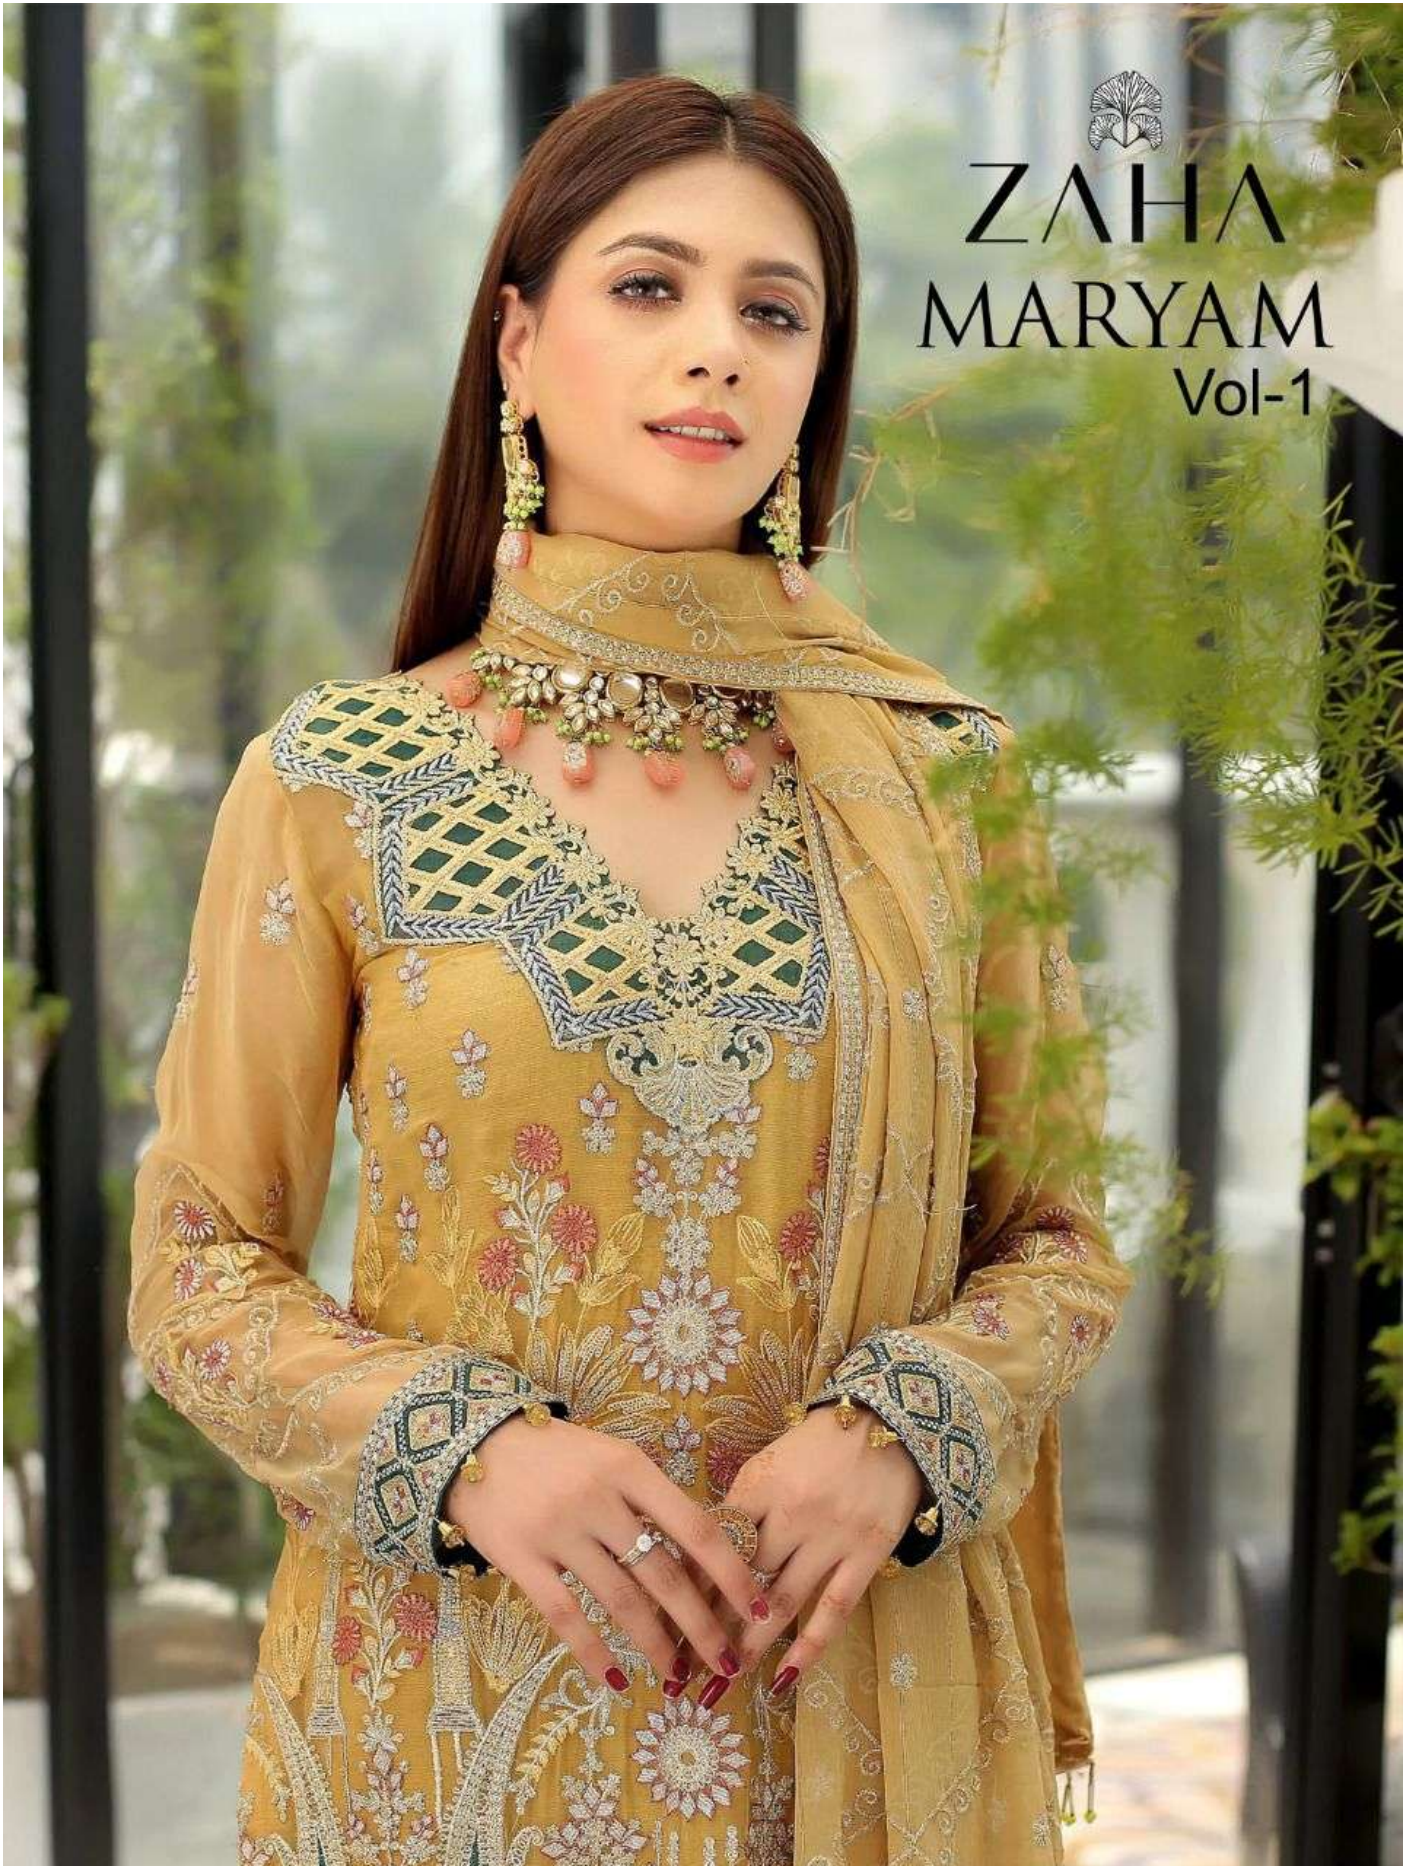

ZAHA  
MARYAM  
Vol-1

MARYAM  
Vol-1

ZAHA

D.No.10091

**TOP** Fox Georgette  
with Embroidery

**BOTTOM-INNER** Dull santoon

**DUPATTA** Nazmin  
with Embroidery

MARYAM  
Vol-1

ZAHA

D.No.10092

**TOP** Fox Georgette  
with Embroidery

**BOTTOM-INNER** Dull santoon

**DUPATTA** Nazmin  
with Embroidery

MARYAM  
Vol-1

TOP

Fox Georgette  
with Embroidery

D.No.10094

**TOP** Fox Georgette  
with Embroidery

**BOTTOM-INNER** Dull santoon

**DUPATTA** Nazmin  
with Embroidery

# MARYAM Vol-1

  
**ZAHA**

**TOP** Faux Georgette  
with Embroidery

**BOTTOM-INNER** Dull santoon

**DUPATTA** Nazmin  
with Embroidery

10091

10092

10093